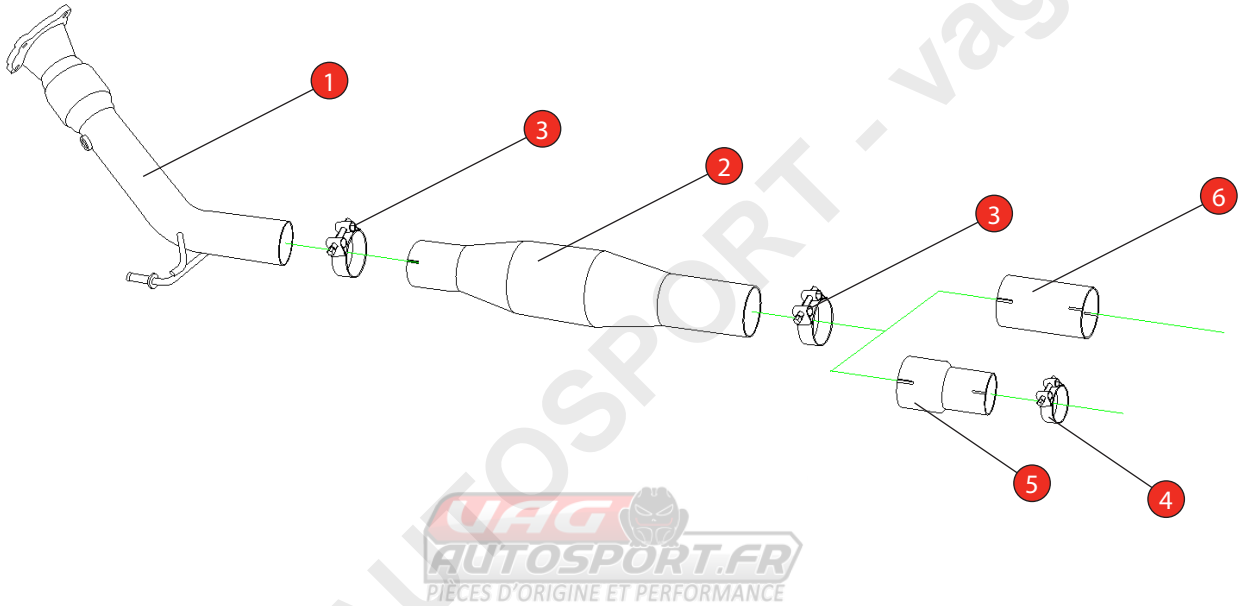

Car	Volkswagen Polo GTI 9n3	Part No.	SVWX052
Year	2006-2011	Fit Kits	266FK
Notes	Where not supplied use original fittings	Features	Pipe Diameter:- 63.5mm

Estimated Fitting Time: 1 Hours and 30 Minutes

NO.	PART NO.	DESCRIPTION	QTY
1	741VW	Turbo Downpipe	1
2	742VW	High Flow Sports Cat Section	1
Fit Kit			
3	Z016.10064	66mm H/D Clamp	2
4	Z016.10004	55-59mm Clamp	1
5	AD55	Adaptor (USE TO FIT TO O.E SYSTEM)	1
6	AD92	Adaptor (USE TO FIT TO SCORPION SYSTEM)	1

E-MARK	N/A
DATE	15/03/17
ISSUE	00
AUTHORISED	M.Ydlibi

NOTE: ENSURE SCORPION SYSTEM IS CLEAR OF MOVING PARTS AND ALL ORIGINAL FUNCTIONS WORK CORRECTLY.

STAY CONNECTED TO RED POWER.