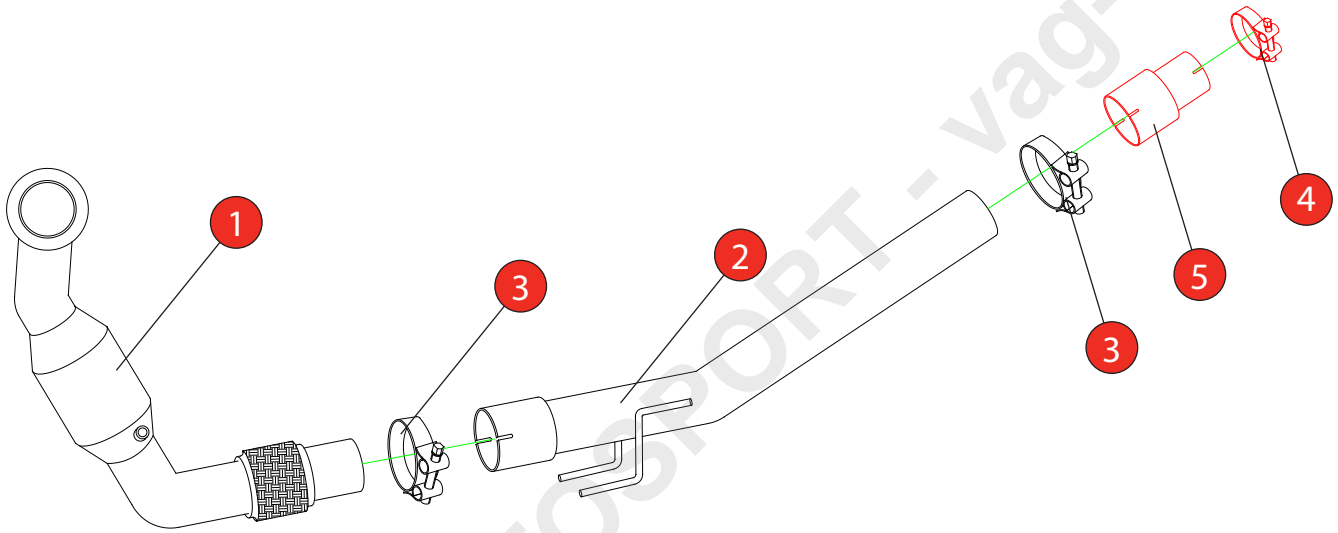

Car	Volkswagen Polo GTi 6C	Part No.	SVWX051
Year	2015-Current	Fit Kits	250FK
Notes	Where not supplied use original fittings	Features	Pipe Diameter:- 76mm/70mm

Estimated Fitting Time: 120 Minutes

NO.	PART NO.	DESCRIPTION	QTY
1	731VW	Downpipe With A High Flow Sports Catalyst	1
2	733VW	Front Pipe	1
Fit Kit			
3	Z016.10063	72mm H/D Clamp	2
4	Z016.10004	55-59mm Clamp (Only use when fitting to O.E cat-back system)	1
5	AD70	Adaptor (Only use when fitting to O.E cat-back system)	1

E-MARK	N/A
DATE	11/08/16
ISSUE	00
AUTHORISED	M.Ydlibi

NOTE: ENSURE SCORPION SYSTEM IS CLEAR OF MOVING PARTS AND ALL ORIGINAL FUNCTIONS WORK CORRECTLY.

STAY CONNECTED TO RED POWER.