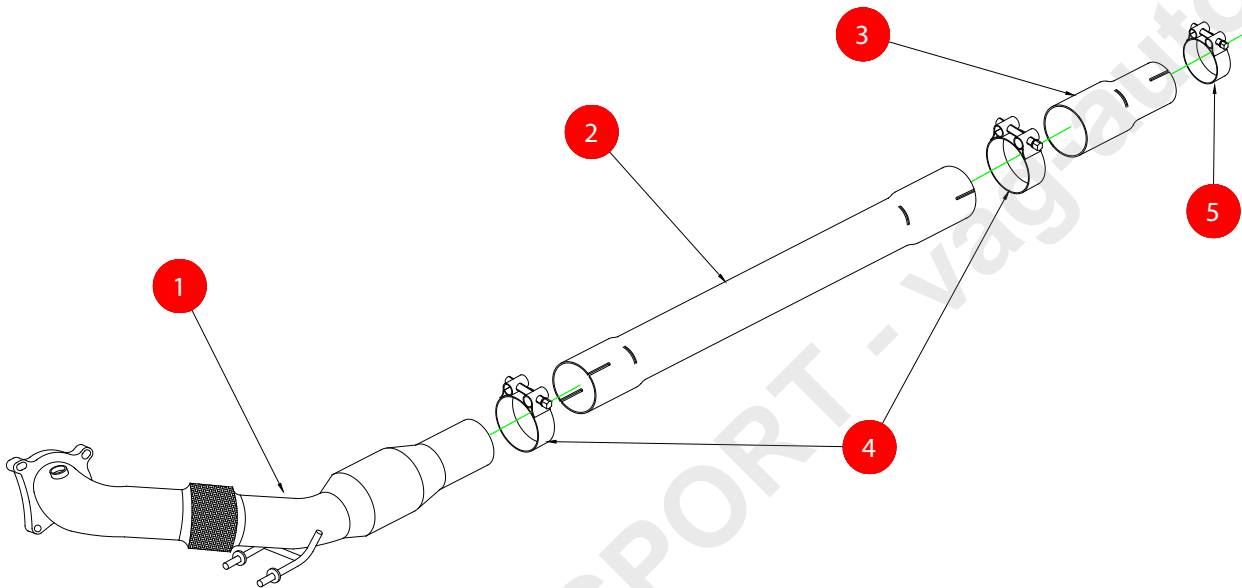

CAR	Volkswagen Golf Mk5 Gti 2.0T & Edition 30 / MK6 Edition 35	PART NO.	SVWX042
YEAR	04-09 / 11-12	FIT KITS	140FK
NOTES	Where not supplied use original fittings	FEATURES	Pipe diameter:- 76mm/3"

NO.	PART NO.	DESCRIPTION	QTY
1	585VW	Turbo Downpipe with sports catalyst	1
2	629VW	Link Pipe	1
Fit Kit			
3	AD46	Adaptor	1
4	Z016.10062	79mm H/D Clamps	2
5	Z016.10001	59-63mm Clamp	1

E-MARK	N/A
DATE	24/03/2022
ISSUE	02
AUTHORISED	S Shipley

NOTE: ENSURE SCORPION SYSTEM IS CLEAR OF MOVING PARTS AND ALL ORIGINAL FUNCTIONS WORK CORRECTLY.

Checked By \_\_\_\_\_