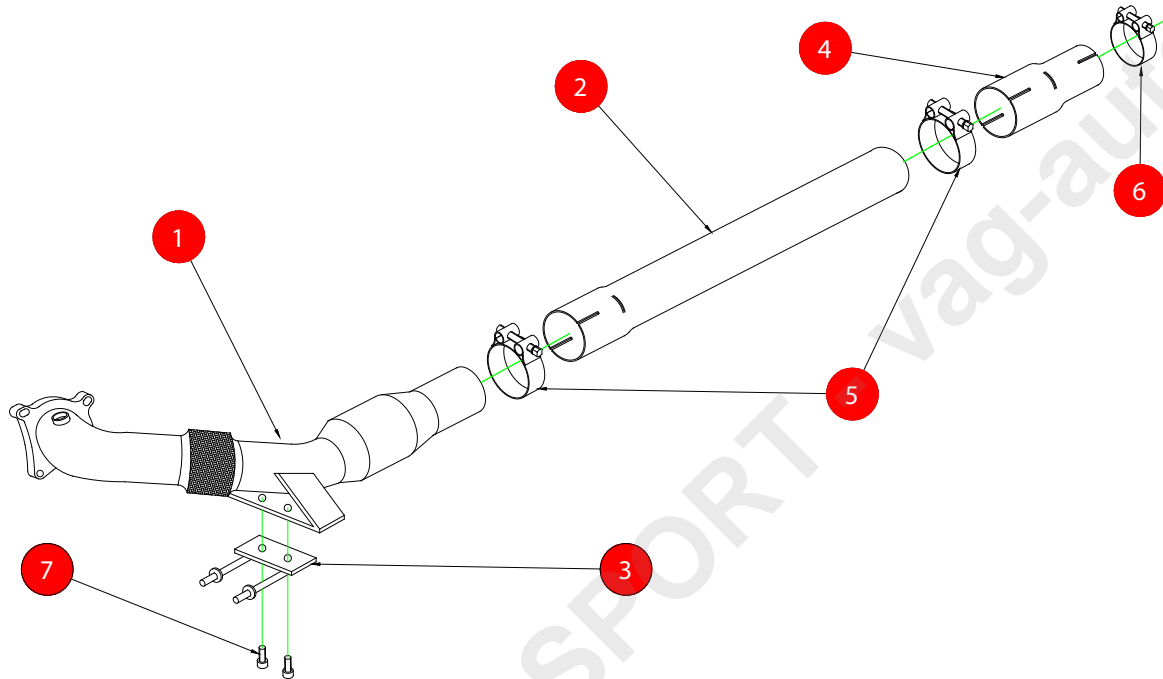

CAR	Volkswagen Golf Mk6 R 2.0Tsi 270PS	PART NO.	SVWX038
YEAR	09-13	FIT KITS	178 FK
NOTES	Where not supplied use original fittings	FEATURES	Pipe diameter:- 76mm/3"

NO.	PART NO.	DESCRIPTION	QTY
1	594VW	Front Pipe with Sports Catalyst	1
2	596VW	Link Pipe	1
3	677VW	Mounting Bracket	1
Fit Kit			
4	AD47	Adaptor Sleeve	1
5	Z016.10062	79mm H/D Clamp	2
6	Z016.10005	63-68mm Clamp	1
7	Z017.10808	M8x16mm Cap Head Bolt	2

E-MARK	N/A
DATE	11/11/14
ISSUE	01
AUTHORISED	T.ROWLEY

NOTE: ENSURE SCORPION SYSTEM IS CLEAR OF MOVING PARTS AND ALL ORIGINAL FUNCTIONS WORK CORRECTLY.

Checked By _____