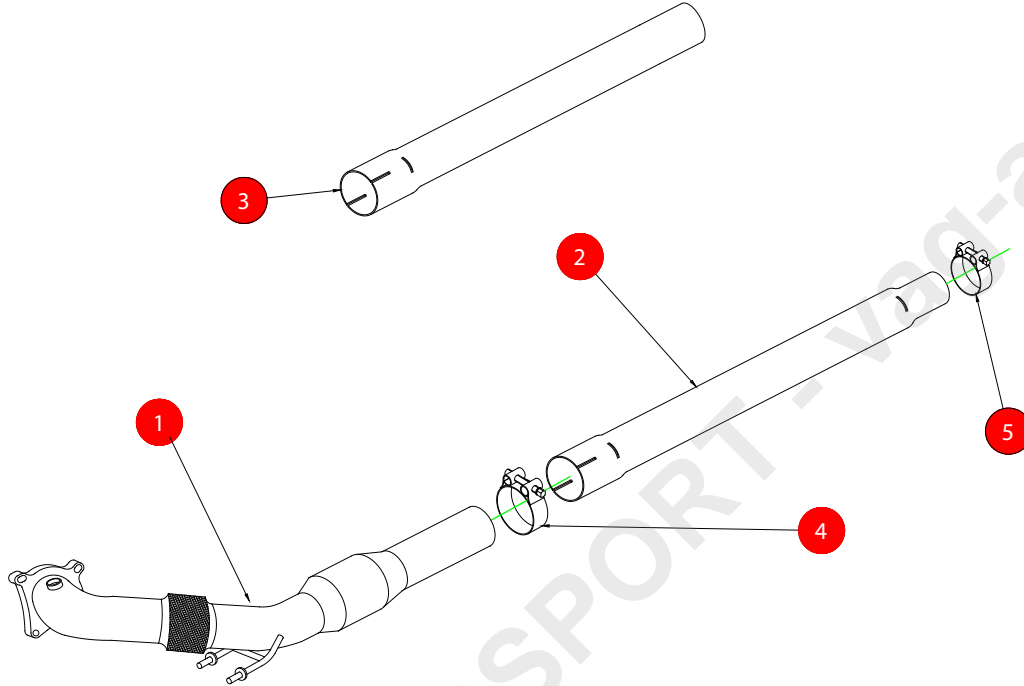

CAR	Volkswagen Golf Mk6 Gti 2.0Tsi	PART NO.	SVWX036
YEAR	2009-2013	FIT KITS	021 FK
NOTES	Where not supplied use original fittings	FEATURES	Pipe diameter:- 76mm/3"

NO.	PART NO.	DESCRIPTION	QTY
1	585VW	Turbo Downpipe with Sports Catalysts	1
2	592VW	Link Pipe (TO CONNECT TO O.E)	1
3	586VW	Link Pipe (TO CONNECT TO SCORPION SVW036 or SVWS036 use instead of 592VW)	1
Fit Kit			
4	Z016.10062	79mm H/D Clamp	1
5	Z016.10001	59-63mm Clamp	1

E-MARK	N/A
DATE	12/07/12
ISSUE	01
AUTHORISED	T.ROWLEY

NOTE: ENSURE SCORPION SYSTEM IS CLEAR OF MOVING PARTS AND ALL ORIGINAL FUNCTIONS WORK CORRECTLY.

Checked By _____