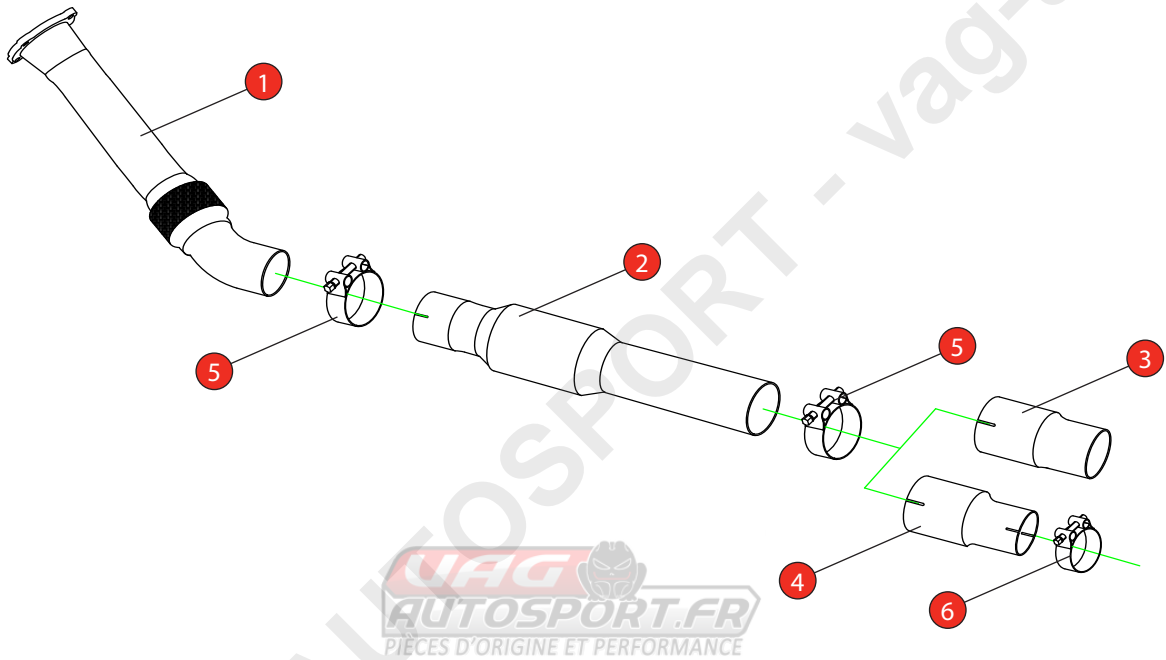

<b>Car</b>	Volkswagen Golf Mk4 GTi	<b>Part No.</b>	SVWX020
<b>Year</b>	1998-2006	<b>Fit Kits</b>	273FK
<b>Notes</b>	Where not supplied use original fittings	<b>Features</b>	Pipe Diameter:- 76mm

Estimated Fitting Time: 90 Minutes

NO.	PART NO.	DESCRIPTION	QTY
1	687AU	Turbo Downpipe	1
2	688AU	Front Pipe With A High Flow Sports Catalyst	1
<b>Fit Kit</b>			
3	AD95	Adaptor (to fit to Scorpion cat-back system)	1
4	AD96	Adaptor (to fit to original cat-back system)	1
5	Z016.10062	79.2mm H/D Clamp	2
6	Z016.10004	55 - 59mm Clamp	1