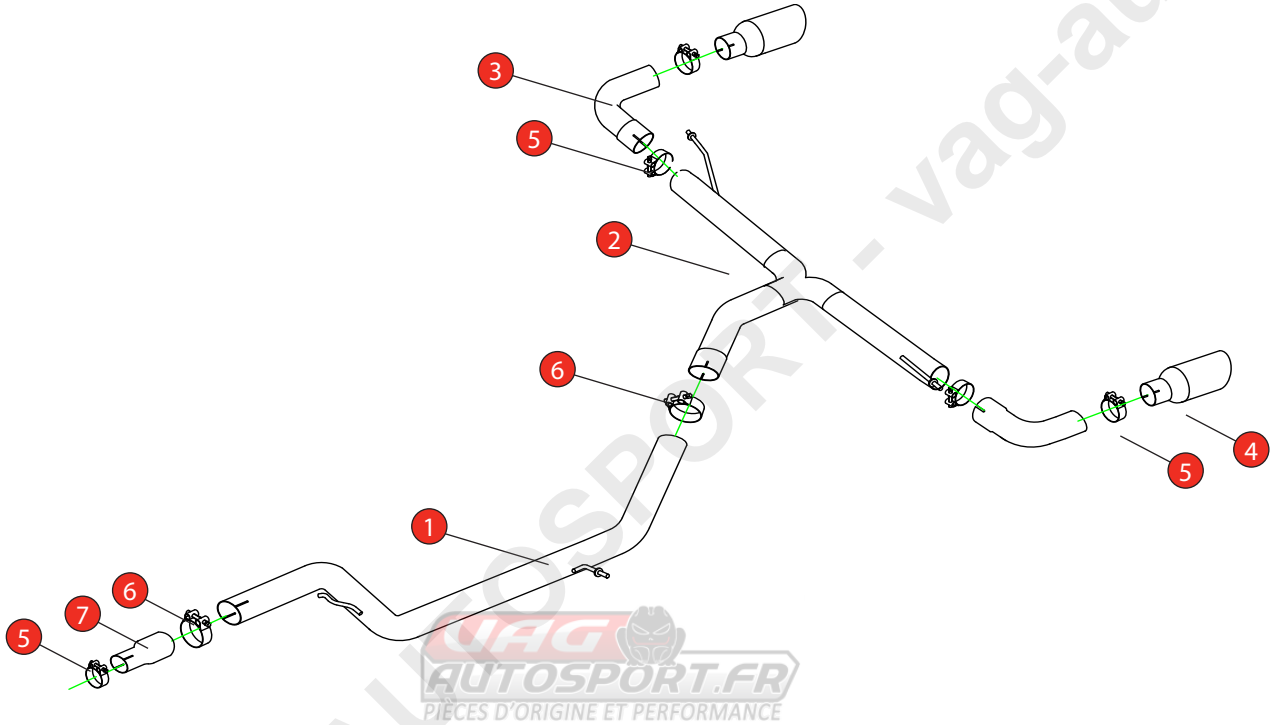

<b>Car</b>	Volkswagen Golf 6 GTi & Edition 35	<b>Part No.</b>	SVWS071CF
<b>Year</b>	2009-2013	<b>Fit Kits</b>	270FK
<b>Notes</b>	Where not supplied use original fittings	<b>Features</b>	Pipe Diameter:- 76mm

Estimated Fitting Time: 60 Minutes

NO.	PART NO.	DESCRIPTION	QTY
1	590VW	Non-resonated Centre Section	1
2	819VW	Rear Silencer Delete	1
3	691BM	Trim Connecting Pipe	2
4	Z023.10159	Ø100mm Carbon Fibre Ascari Trim	2
<b>Fit Kit</b>			
5	Z016.10064	63-68mm H/D Clamp	5
6	Z016.10062	76.2mm H/D Clamp	2
7	AD46	Adaptor (USE TO FIT TO O.E SYSTEM)	1