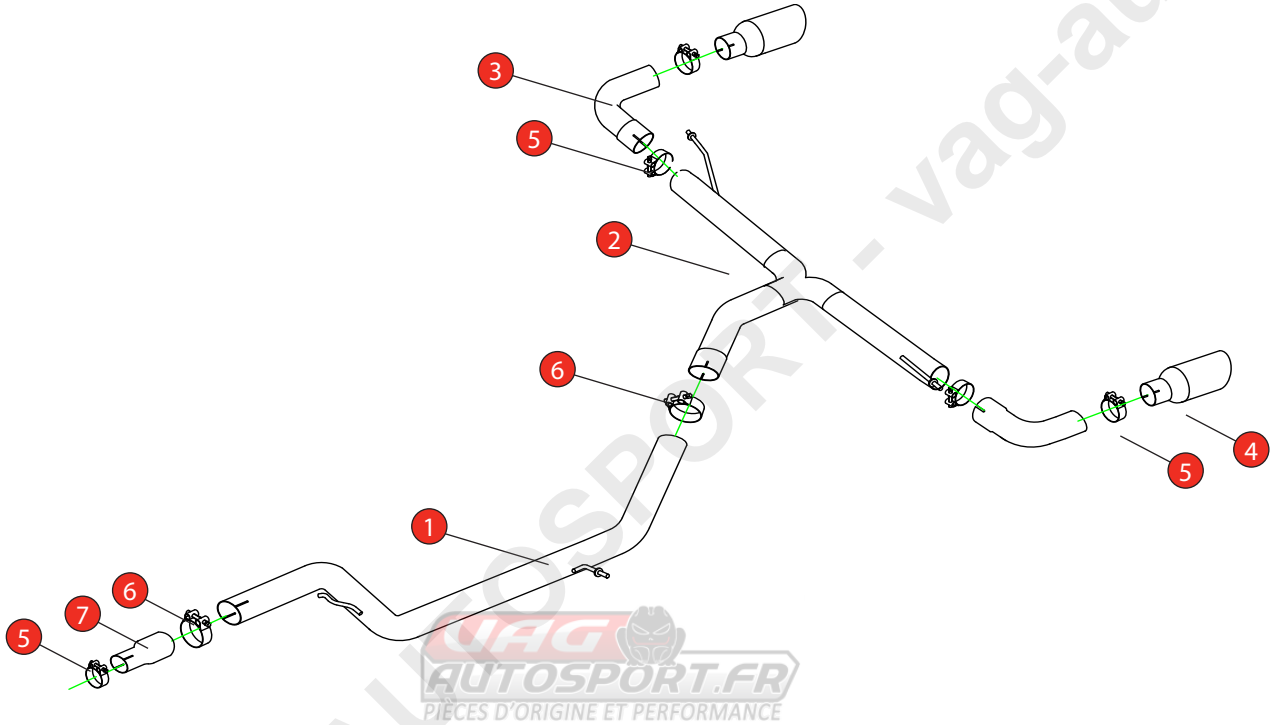

Car	Volkswagen Golf 6 GTi & Edition 35	Part No.	SVWS071
Year	2009-2013	Fit Kits	270FK
Notes	Where not supplied use original fittings	Features	Pipe Diameter:- 76mm

Estimated Fitting Time: 60 Minutes

NO.	PART NO.	DESCRIPTION	QTY
1	590VW	Non-resonated Centre Section	1
2	819VW	Rear Silencer Delete	1
3	691BM	Trim Connecting Pipe	2
4	Z023.10061	Ø100mm Polished Daytona Trim	2
Fit Kit			
5	Z016.10064	63-68mm H/D Clamp	5
6	Z016.10062	76.2mm H/D Clamp	2
7	AD46	Adaptor (USE TO FIT TO O.E SYSTEM)	1

HOMOLOGATED	NO
DATE	12/07/2022
ISSUE	00
AUTHORISED	S Shipley

NOTE: ENSURE SCORPION SYSTEM IS CLEAR OF MOVING PARTS AND ALL ORIGINAL FUNCTIONS WORK CORRECTLY.

STAY CONNECTED TO RED POWER.