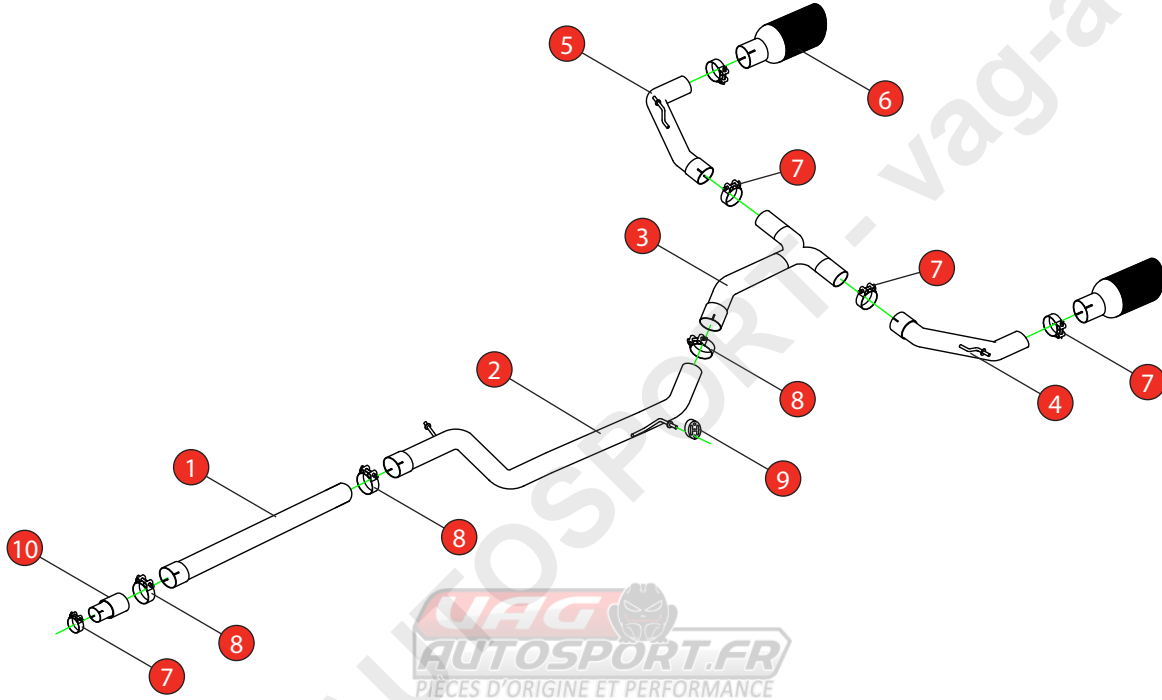

<b>Car</b>	Volkswagen Golf GTI Clubsport MK8	<b>Part No.</b>	SVWS070CF
<b>Year</b>	2020-Current	<b>Fit Kits</b>	340FK
<b>Notes</b>	Where not supplied use original fittings	<b>Features</b>	Pipe Diameter:- 76mm

Estimated Fitting Time: 90 Minutes

NO.	PART NO.	DESCRIPTION	QTY
1	641VW	Non-resonated Front Pipe	1
2	809VW	Non-resonated Centre Pipe	1
3	720VW	'Y' Piece	1
4	812VW	L/H Trim Link Pipe	1
5	813VW	R/H Trim Link Pipe	1
6	Z023.10162	Carbon Fibre Ø114mm Ascari Trim	2
<b>Fit Kit</b>			
7	Z016.10064	63-68mm Clamp	5
8	Z016.10062	79mm H/D Clamp	3
9	Z016.10057	Hanging Rubber	1
10	AD62	Adaptor (USE TO FIT TO O.E SYSTEM)	1