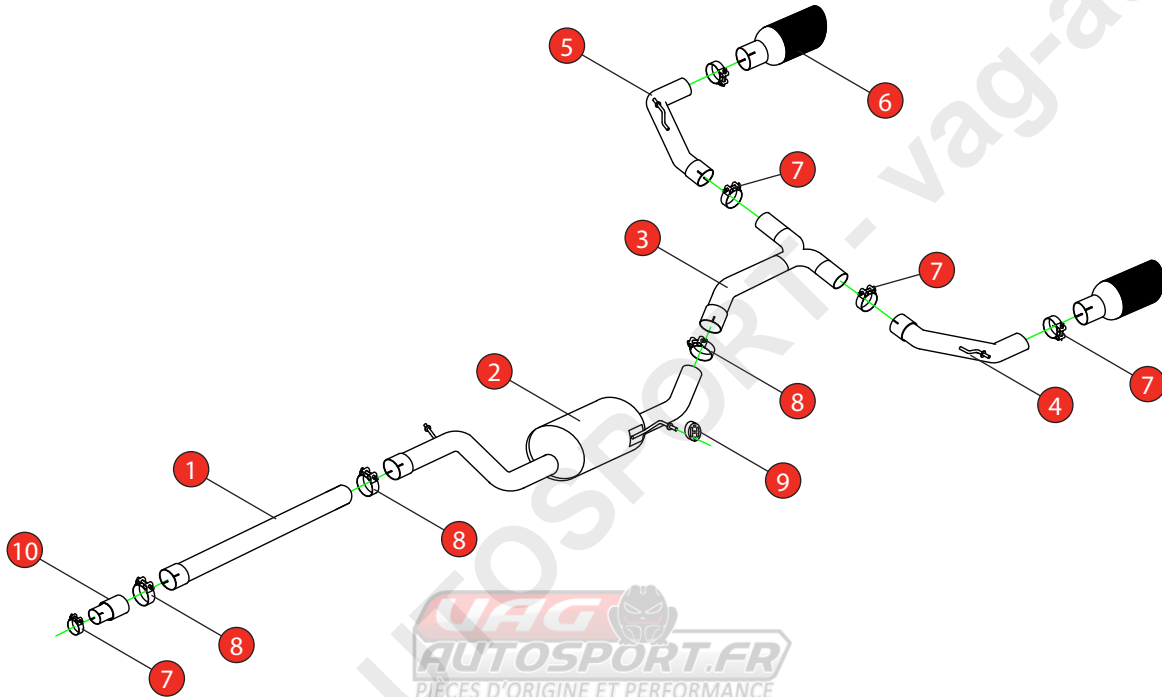

Car	Volkswagen Golf GTI Clubsport MK8	Part No.	SVWS069CF
Year	2020-Current	Fit Kits	340FK
Notes	Where not supplied use original fittings	Features	Pipe Diameter:- 76mm

Estimated Fitting Time: 90 Minutes

NO.	PART NO.	DESCRIPTION	QTY
1	641VW	Non-resonated Front Pipe	1
2	644VW	Resonated Centre Pipe	1
3	720VW	'Y' Piece	1
4	812VW	L/H Trim Link Pipe	1
5	813VW	R/H Trim Link Pipe	1
6	Z023.10162	Carbon Fibre Ø114mm Ascari Trim	2
Fit Kit			
7	Z016.10064	63-68mm Clamp	5
8	Z016.10062	79mm H/D Clamp	3
9	Z016.10057	Hanging Rubber	1
10	AD62	Adaptor (USE TO FIT TO O.E SYSTEM)	1