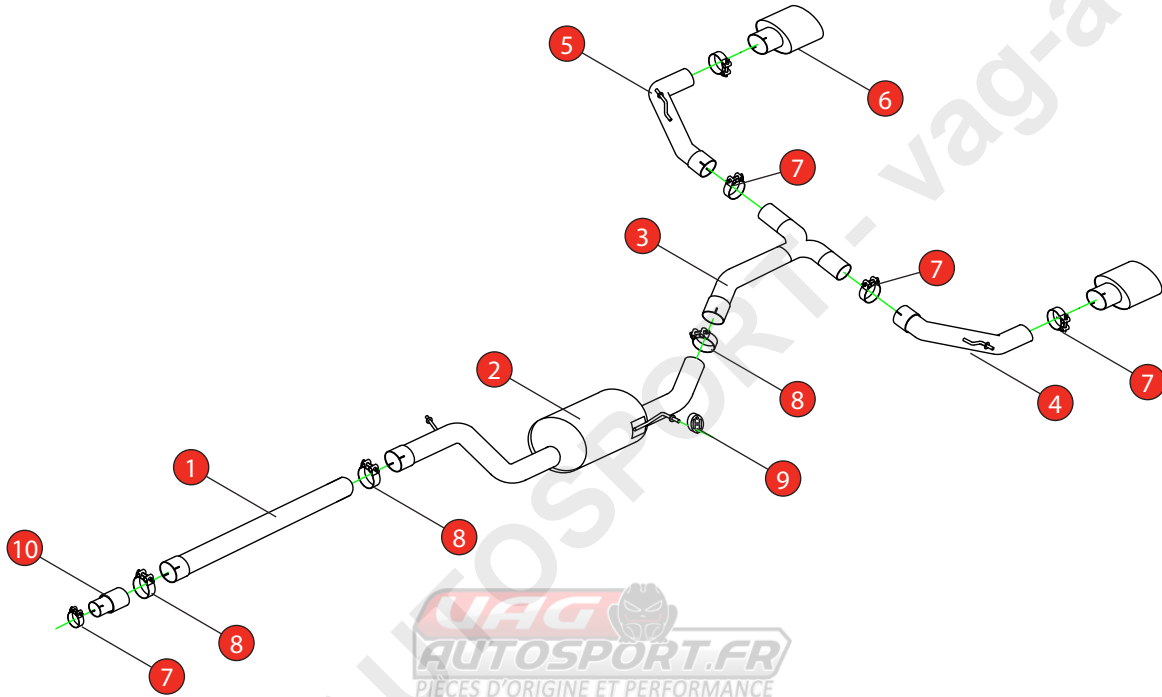

Car	Volkswagen Golf GTI Clubsport MK8	Part No.	SVWS069
Year	2020-Current	Fit Kits	340FK
Notes	Where not supplied use original fittings	Features	Pipe Diameter:- 76mm

Estimated Fitting Time: 90 Minutes

NO.	PART NO.	DESCRIPTION	QTY
1	641VW	Non-resonated Front Pipe	1
2	644VW	Resonated Centre Pipe	1
3	720VW	'Y' Piece	1
4	812VW	L/H Trim Link Pipe	1
5	813VW	R/H Trim Link Pipe	1
6	Z043.10215	Polished Evo Trim	2
Fit Kit			
7	Z016.10064	63-68mm Clamp	5
8	Z016.10062	79mm H/D Clamp	3
9	Z016.10057	Hanging Rubber	1
10	AD62	Adaptor (USE TO FIT TO O.E SYSTEM)	1

DATE	18/05/2022
ISSUE	00
AUTHORISED	S Shipley

NOTE: ENSURE SCORPION SYSTEM IS CLEAR OF MOVING PARTS AND ALL ORIGINAL FUNCTIONS WORK CORRECTLY.

STAY CONNECTED TO RED POWER.