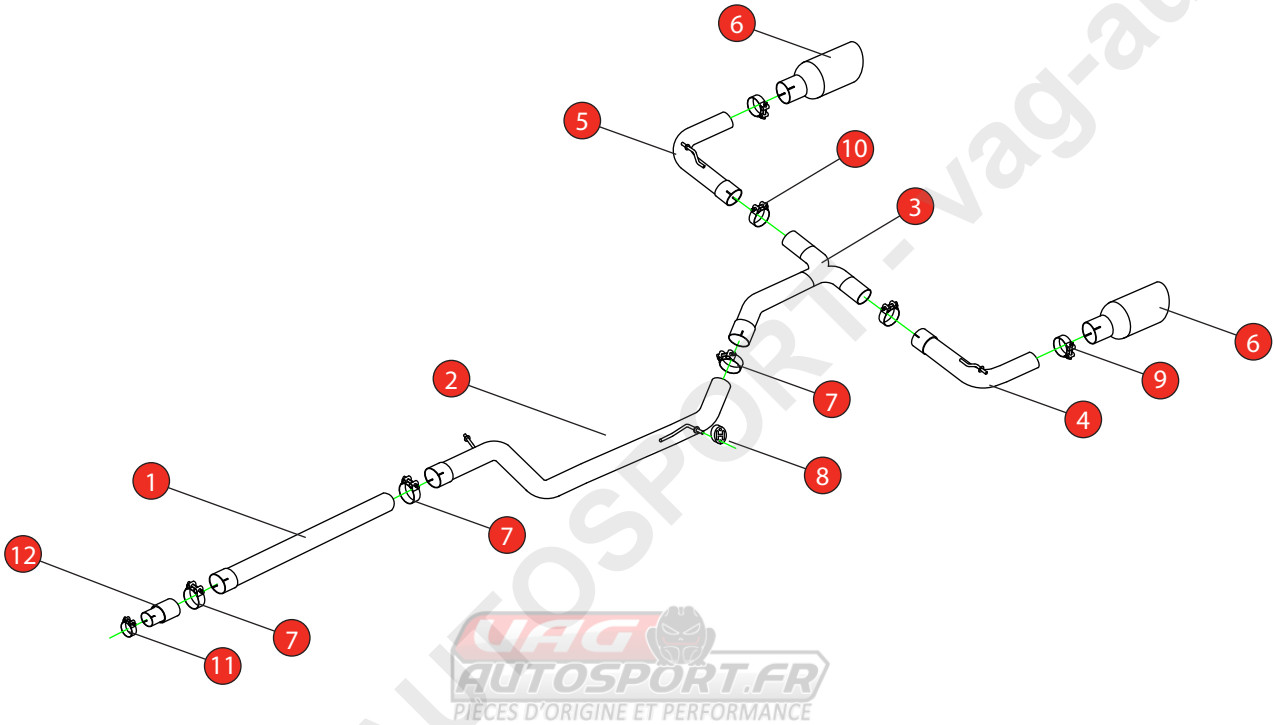

<b>Car</b>	VW MK7 Golf GTD	<b>Part No.</b>	SVWS068CF
<b>Year</b>	2013-2017	<b>Fit Kits</b>	388FK
<b>Notes</b>	Requires GTI rear diffuser, VW part number 5G6807568F	<b>Features</b>	Pipe Diameter:- 76mm

Estimated Fitting Time: 1 Hour

NO.	PART NO.	DESCRIPTION	QTY
1	641VW	Non-resonated Front Section	1
2	809VW	Non-resonated Centre Section	1
3	720VW	'Y' Piece	1
4	721VW	L/H Trim Connecting Pipe	1
5	722VW	R/H Trim Connecting Pipe	1
6	Z023.10159	Ø100mm Carbon Fibre Ascari Trim	2
<b>Fit Kit</b>			
7	Z016.10062	79mm H/D Clamp	3
8	Z016.10057	Hanging Rubber	1
9	Z016.10064	63-68mm H/D Clamp	2
10	Z016.10070	65mm H/D Clamp	2
11	Z016.10004	55-59mm Clamp	1
12	AD130	Adaptor (USE TO FIT TO O.E SYSTEM)	1

E-MARK	N/A
DATE	23/03/2022
ISSUE	00
AUTHORISED	S Shipley

**NOTE:** ENSURE SCORPION SYSTEM IS CLEAR OF MOVING PARTS AND ALL ORIGINAL FUNCTIONS WORK CORRECTLY.

STAY CONNECTED TO RED POWER.