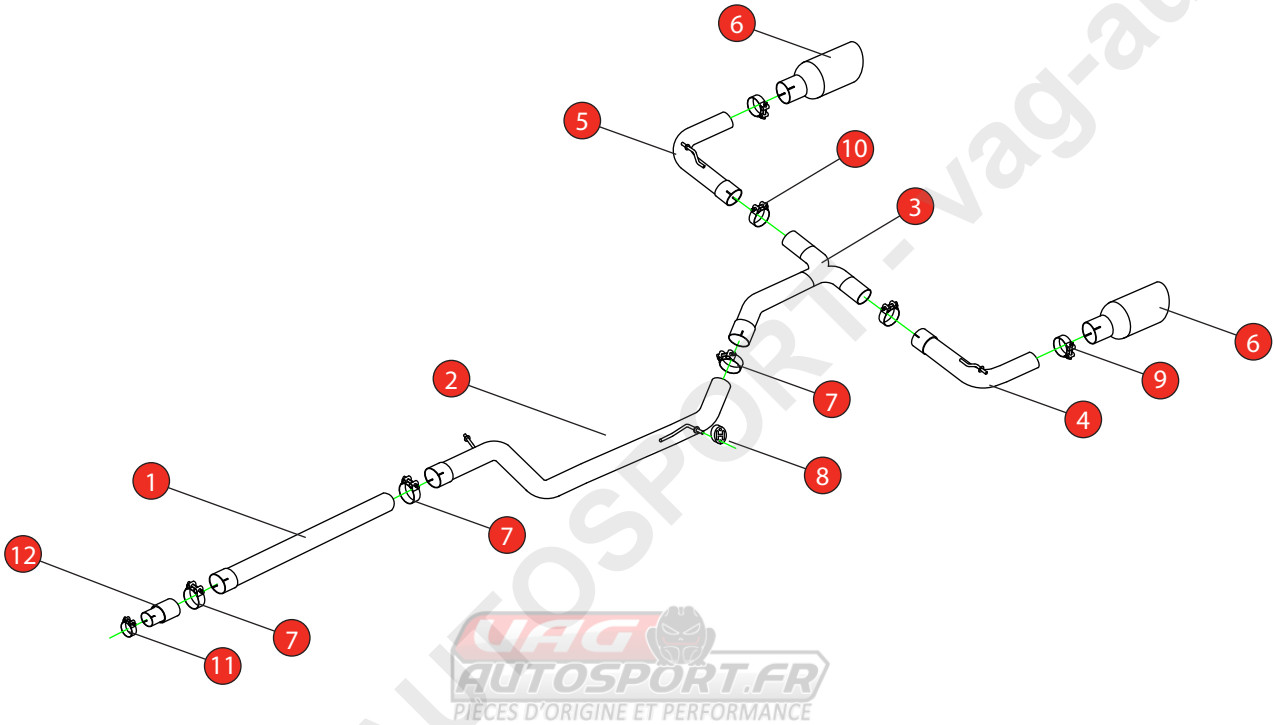

<b>Car</b>	VW MK7 Golf GTD	<b>Part No.</b>	SVWS068C
<b>Year</b>	2013-2017	<b>Fit Kits</b>	388FK
<b>Notes</b>	Requires GTI rear diffuser, VW part number 5G6807568F	<b>Features</b>	Pipe Diameter:- 76mm

Estimated Fitting Time: 1 Hour

NO.	PART NO.	DESCRIPTION	QTY
1	641VW	Non-resonated Front Section	1
2	809VW	Non-resonated Centre Section	1
3	720VW	'Y' Piece	1
4	721VW	L/H Trim Connecting Pipe	1
5	722VW	R/H Trim Connecting Pipe	1
6	Z023.10055	Ø100mm Black Ceramic Daytona Trim	2
<b>Fit Kit</b>			
7	Z016.10062	79mm H/D Clamp	3
8	Z016.10057	Hanging Rubber	1
9	Z016.10064	63-68mm H/D Clamp	2
10	Z016.10070	65mm H/D Clamp	2
11	Z016.10004	55-59mm Clamp	1
12	AD130	Adaptor (USE TO FIT TO O.E SYSTEM)	1

E-MARK	N/A
DATE	23/03/2022
ISSUE	00
AUTHORISED	S Shipley

**NOTE:** ENSURE SCORPION SYSTEM IS CLEAR OF MOVING PARTS AND ALL ORIGINAL FUNCTIONS WORK CORRECTLY.

STAY CONNECTED TO RED POWER.