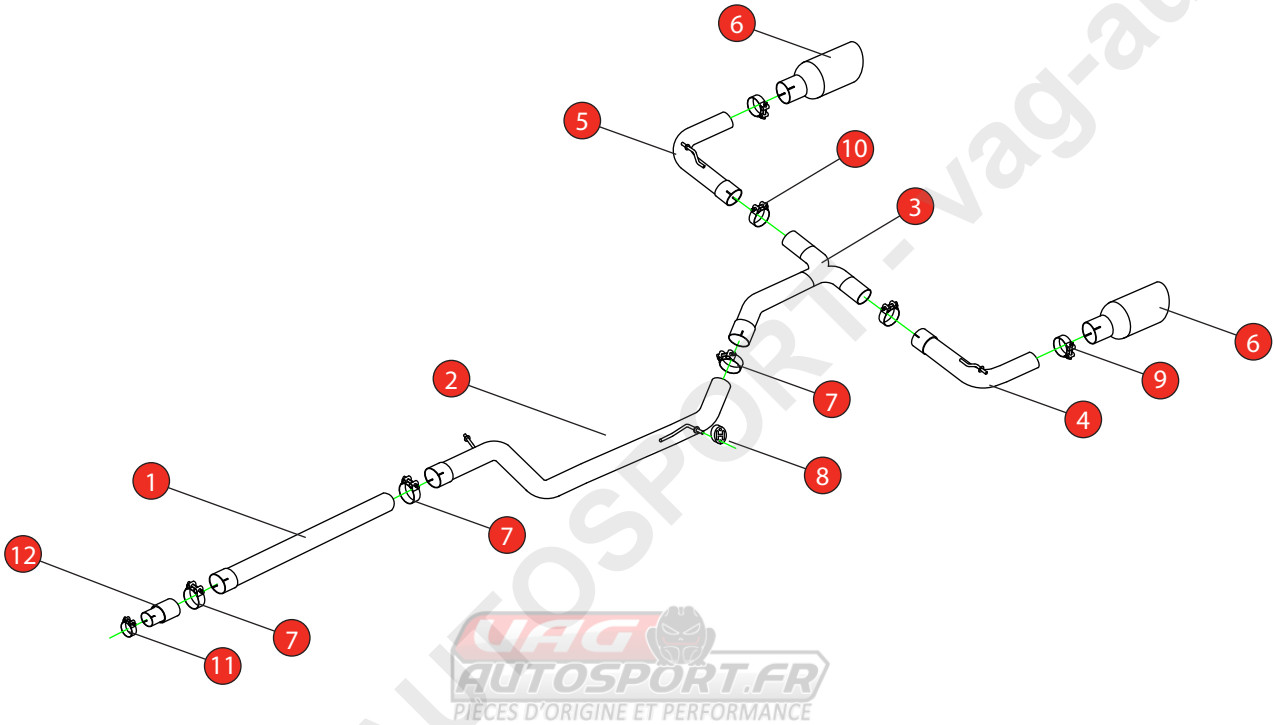

Car	VW MK7 Golf GTD	Part No.	SVWS068
Year	2013-2017	Fit Kits	388FK
Notes	Requires GTI rear diffuser, VW part number 5G6807568F	Features	Pipe Diameter:- 76mm

Estimated Fitting Time: 1 Hour

NO.	PART NO.	DESCRIPTION	QTY
1	641VW	Non-resonated Front Section	1
2	809VW	Non-resonated Centre Section	1
3	720VW	'Y' Piece	1
4	721VW	L/H Trim Connecting Pipe	1
5	722VW	R/H Trim Connecting Pipe	1
6	Z023.10061	Ø100mm Polished Daytona Trim	2
Fit Kit			
7	Z016.10062	79mm H/D Clamp	3
8	Z016.10057	Hanging Rubber	1
9	Z016.10064	63-68mm H/D Clamp	2
10	Z016.10070	65mm H/D Clamp	2
11	Z016.10004	55-59mm Clamp	1
12	AD130	Adaptor (USE TO FIT TO O.E SYSTEM)	1

E-MARK	N/A
DATE	23/03/2022
ISSUE	00
AUTHORISED	S Shipley

NOTE: ENSURE SCORPION SYSTEM IS CLEAR OF MOVING PARTS AND ALL ORIGINAL FUNCTIONS WORK CORRECTLY.

STAY CONNECTED TO RED POWER.