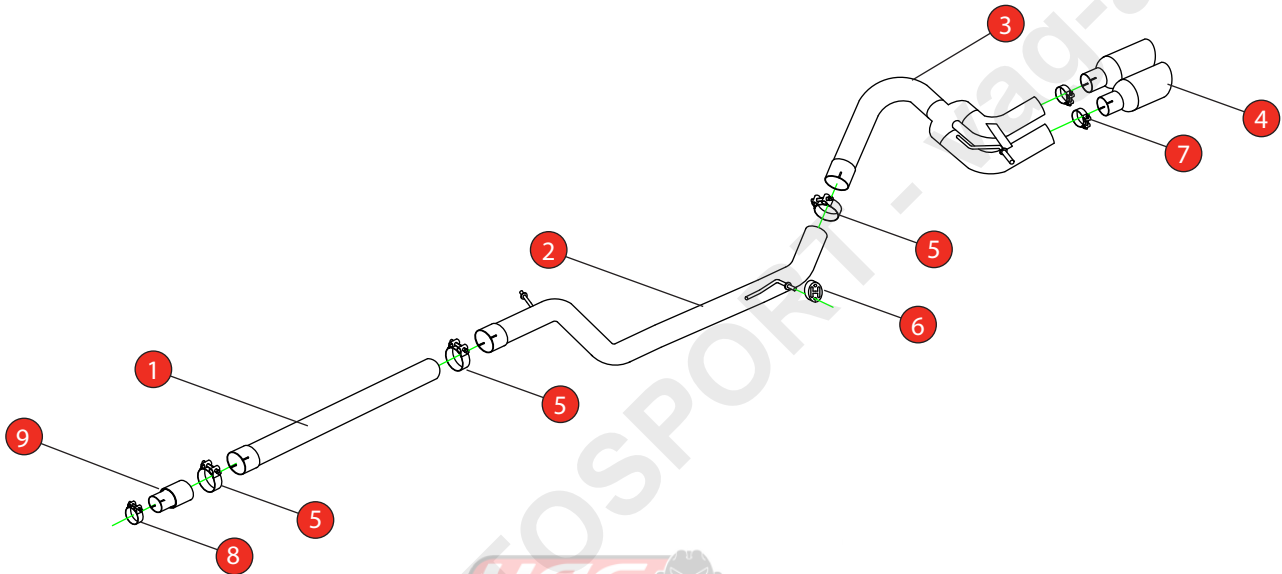

Car	VW MK7 Golf GTD	Part No.	SVWS067C
Year	2013-2017	Fit Kits	387FK
Notes	Where not supplied use original fittings	Features	Pipe Diameter:- 76mm

Estimated Fitting Time: 1 Hour

NO.	PART NO.	DESCRIPTION	QTY
1	641VW	Non-resonated Front Section	1
2	809VW	Non-resonated Centre Section	1
3	808VW	Rear Section (to OE diffusor)	1
4	Z023.10056	Ø90mm Black Ceramic Daytona Trim	2
Fit Kit			
5	Z016.10062	79mm H/D Clamp	3
6	Z016.10057	Hanging Rubber	1
7	Z016.10064	63-68mm H/D Clamp	2
8	Z016.10004	55-59mm Clamp	1
9	AD130	Adaptor (USE TO FIT TO O.E SYSTEM)	1

E-MARK	N/A
DATE	23/03/2022
ISSUE	00
AUTHORISED	S Shipley

NOTE: ENSURE SCORPION SYSTEM IS CLEAR OF MOVING PARTS AND ALL ORIGINAL FUNCTIONS WORK CORRECTLY.

STAY CONNECTED TO RED POWER.