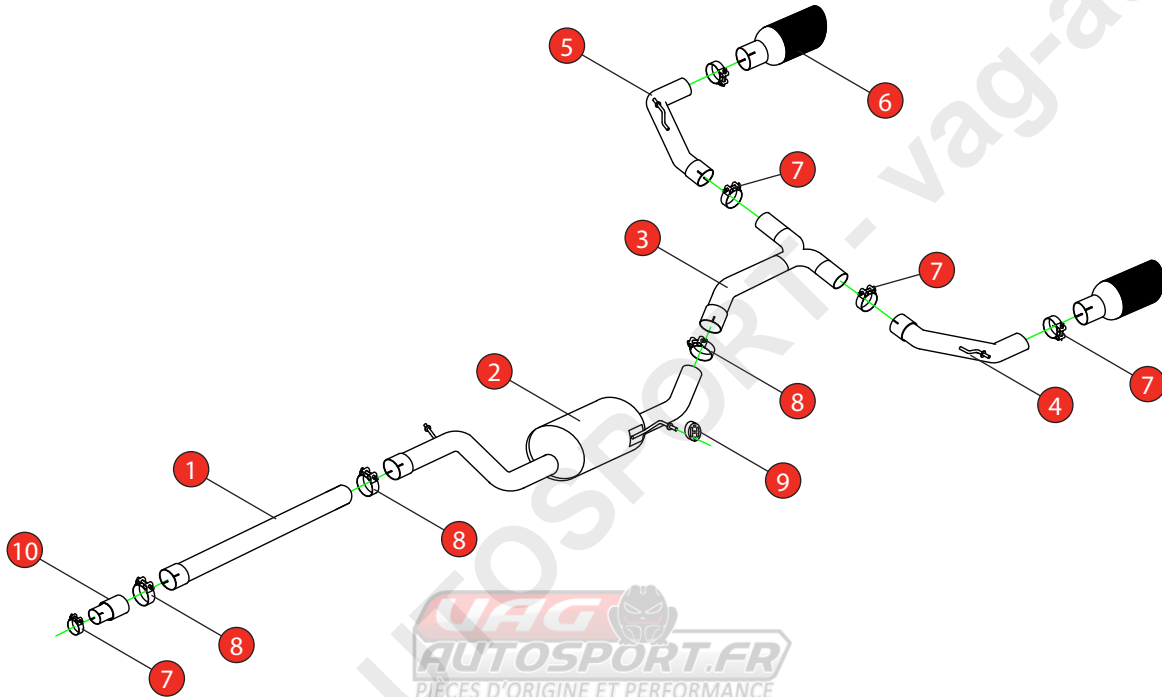

Car	Volkswagen Golf GTI MK8	Part No.	SVWS064CF
Year	2020-Current	Fit Kits	340FK
Notes	Where not supplied use original fittings	Features	Pipe Diameter:- 76mm

Estimated Fitting Time: 90 Minutes

NO.	PART NO.	DESCRIPTION	QTY
1	641VW	Non-resonated Front Pipe	1
2	644VW	Resonated Centre Pipe	1
3	720VW	'Y' Piece	1
4	800VW	L/H Trim Link Pipe	1
5	801VW	R/H Trim Link Pipe	1
6	Z023.10162	Carbon Fibre Ø114mm Ascari Trim	2
Fit Kit			
7	Z016.10064	63-68mm Clamp	5
8	Z016.10062	79mm H/D Clamp	3
9	Z016.10057	Hanging Rubber	1
10	AD62	Adaptor (USE TO FIT TO O.E SYSTEM)	1

E-MARK	N/A
DATE	03/12/20
ISSUE	00
AUTHORISED	M.Ydlibi

NOTE: ENSURE SCORPION SYSTEM IS CLEAR OF MOVING PARTS AND ALL ORIGINAL FUNCTIONS WORK CORRECTLY.

STAY CONNECTED TO RED POWER.