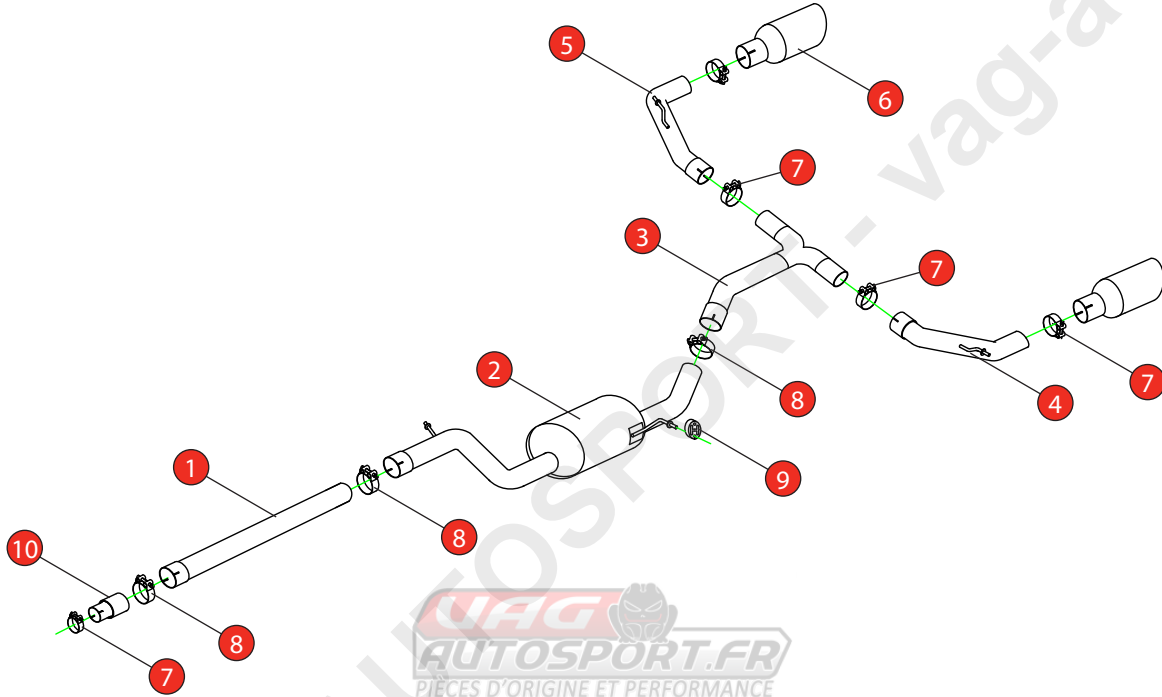

Car	Volkswagen Golf GTI MK8	Part No.	SVWS064
Year	2020-Current	Fit Kits	340FK
Notes	Where not supplied use original fittings	Features	Pipe Diameter:- 76mm

Estimated Fitting Time: 90 Minutes

NO.	PART NO.	DESCRIPTION	QTY
1	641VW	Non-resonated Front Pipe	1
2	644VW	Resonated Centre Pipe	1
3	720VW	'Y' Piece	1
4	800VW	L/H Trim Link Pipe	1
5	801VW	R/H Trim Link Pipe	1
6	Z038.10160	Polished Ø114mm Indy Trim	2
Fit Kit			
7	Z016.10064	63-68mm Clamp	5
8	Z016.10062	79mm H/D Clamp	3
9	Z016.10057	Hanging Rubber	1
10	AD62	Adaptor (USE TO FIT TO O.E SYSTEM)	1

E-MARK	N/A
DATE	03/12/20
ISSUE	00
AUTHORISED	M.Ydlibi

NOTE: ENSURE SCORPION SYSTEM IS CLEAR OF MOVING PARTS AND ALL ORIGINAL FUNCTIONS WORK CORRECTLY.

STAY CONNECTED TO RED POWER.