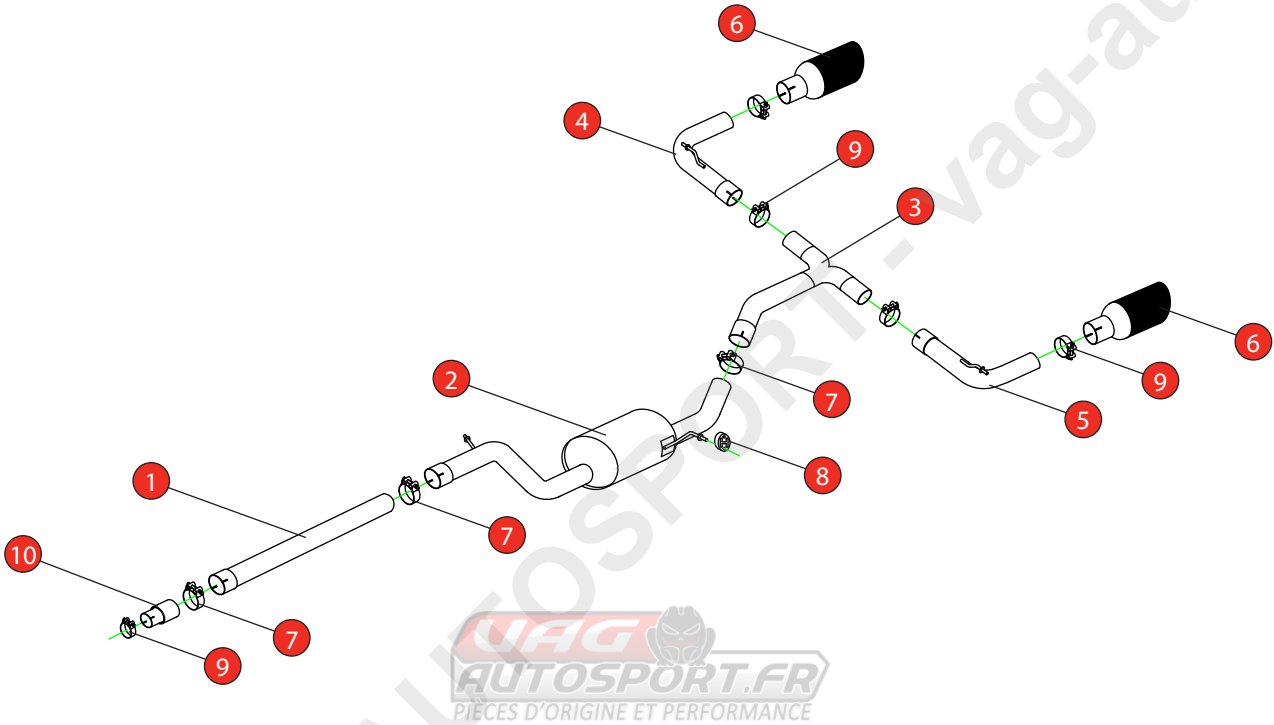

<b>Car</b>	Volkswagen Golf GTi TCR MK7.5	<b>Part No.</b>	SVWS060CF
<b>Year</b>	2019-2020	<b>Fit Kits</b>	340FK
<b>Notes</b>	Where not supplied use original fittings	<b>Features</b>	Pipe Diameter:- 76mm

Estimated Fitting Time: 1 Hour

NO.	PART NO.	DESCRIPTION	QTY
1	641VW	Non-resonated Front Section	1
2	644VW	Resonated Centre Section	1
3	720VW	'Y' Piece	1
4	778VW	R/H Trim Connecting Pipe	1
5	779VW	L/H Trim Connecting Pipe	1
6	Z023.10159	Ø101mm Carbon Fibre Ascari Trim	2
<b>Fit Kit</b>			
7	Z016.10062	79mm H/D Clamp	3
8	Z016.10057	Hanging Rubber	1
9	Z016.10063	63-68mm Clamp	5
10	AD62	Adaptor (USE TO FIT TO O.E SYSTEM)	1