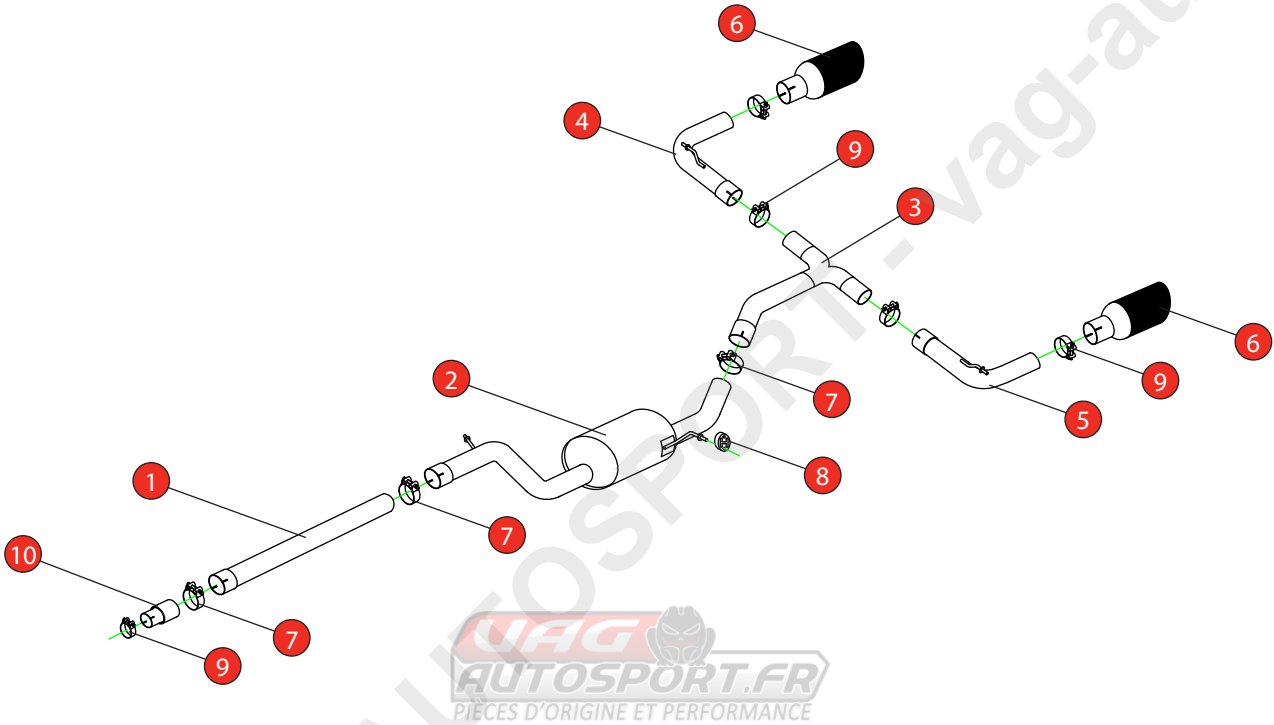

<b>Car</b>	Volkswagen Golf GTi TCR MK7.5	<b>Part No.</b>	SVWS060C
<b>Year</b>	2019-2020	<b>Fit Kits</b>	340FK
<b>Notes</b>	Where not supplied use original fittings	<b>Features</b>	Pipe Diameter:- 76mm

Estimated Fitting Time: 1 Hour

NO.	PART NO.	DESCRIPTION	QTY
1	641VW	Non-resonated Front Section	1
2	644VW	Resonated Centre Section	1
3	720VW	'Y' Piece	1
4	778VW	R/H Trim Connecting Pipe	1
5	779VW	L/H Trim Connecting Pipe	1
6	Z023.10055	Ø100mm Black Ceramic Coated Daytona Trim	2
<b>Fit Kit</b>			
7	Z016.10062	79mm H/D Clamp	3
8	Z016.10057	Hanging Rubber	1
9	Z016.10063	63-68mm Clamp	5
10	AD62	Adaptor (USE TO FIT TO O.E SYSTEM)	1