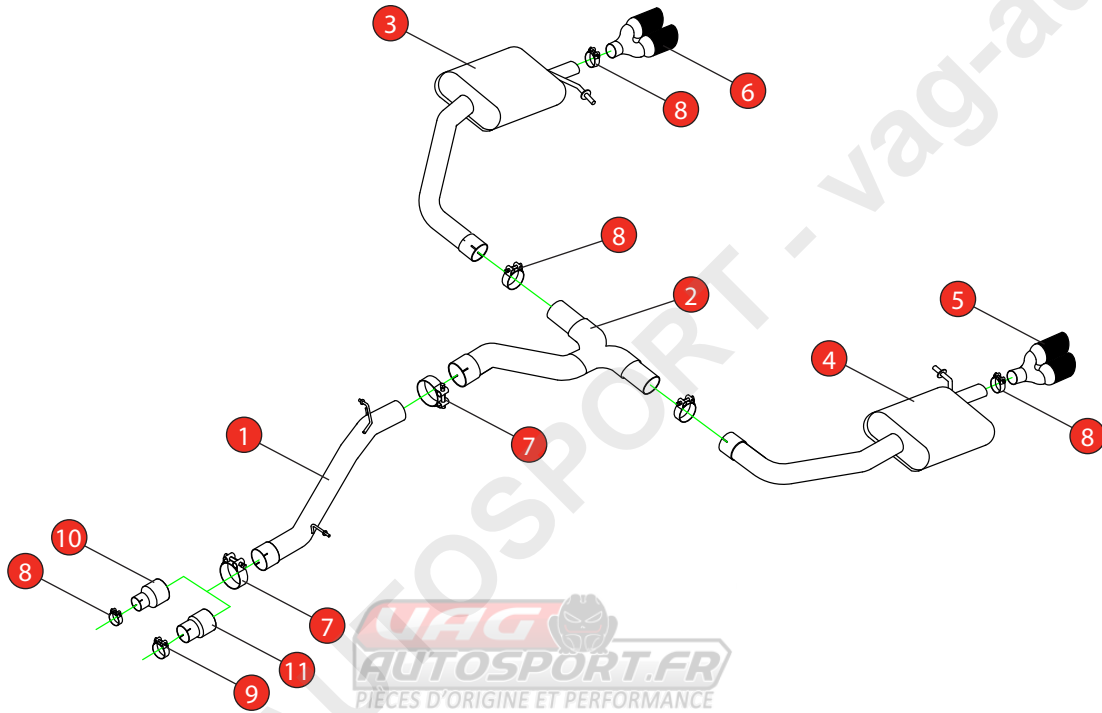

Car	Volkswagen Golf R Estate MK7.5	Part No.	SVWS057C
Year	2018-Current	Fit Kits	320FK
Notes	Where not supplied use original fittings	Features	Pipe Diameter:- 80mm

Estimated Fitting Time: 90 Minutes

NO.	PART NO.	DESCRIPTION	QTY
1	764VW	Non-resonated Centre Section	1
2	780VW	Y Piece	1
3	781VW	R/H Rear Silencer	1
4	782VW	L/H Rear Silencer	1
5	560AU64C	L/H Black Ceramic Coated Twin Daytona Trim	1
6	561AU64C	R/H Black Ceramic Coated Twin Daytona Trim	1
Fit Kit			
7	Z016.10069	79-85mm Clamp	2
8	Z016.10064	63-68mm Clamp	5
9	Z016.10056	73-79mm Clamp	1
10	AD103	Adaptor (USE TO FIT TO O.E DOWNPIPE)	1
11	AD107	Adaptor (USE TO FIT TO Ø76mm DOWNPIPE)	1

E-MARK	N/A
DATE	19/12/18
ISSUE	00
AUTHORISED	M.Ydlibi

NOTE: ENSURE SCORPION SYSTEM IS CLEAR OF MOVING PARTS AND ALL ORIGINAL FUNCTIONS WORK CORRECTLY.

STAY CONNECTED TO RED POWER.