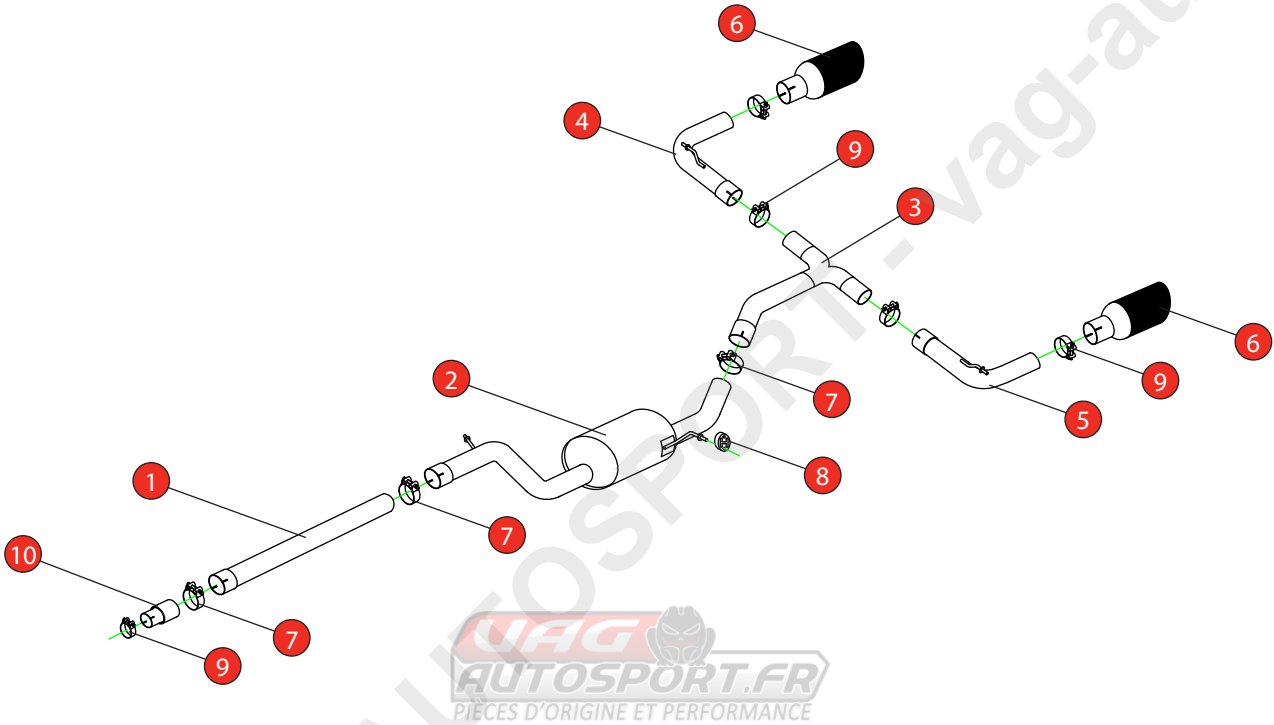

<b>Car</b>	Volkswagen Golf GTi MK7.5 Non-GPF Model	<b>Part No.</b>	SVWS056CF
<b>Year</b>	2017-2019	<b>Fit Kits</b>	318FK
<b>Notes</b>	Where not supplied use original fittings	<b>Features</b>	Pipe Diameter:- 76mm

Estimated Fitting Time: 1 Hour

NO.	PART NO.	DESCRIPTION	QTY
1	641VW	Non-resonated Front Section	1
2	644VW	Resonated Centre Section	1
3	720VW	'Y' Piece	1
4	778VW	R/H Trim Connecting Pipe	1
5	779VW	L/H Trim Connecting Pipe	1
6	Z023.10159	Ø100mm Carbon Fibre Ascari Trim	2
<b>Fit Kit</b>			
7	Z016.10062	79mm H/D Clamp	3
8	Z016.10057	Hanging Rubber	1
9	Z016.10063	63-68mm Clamp	5
10	AD01	Adaptor (USE TO FIT TO O.E SYSTEM)	1