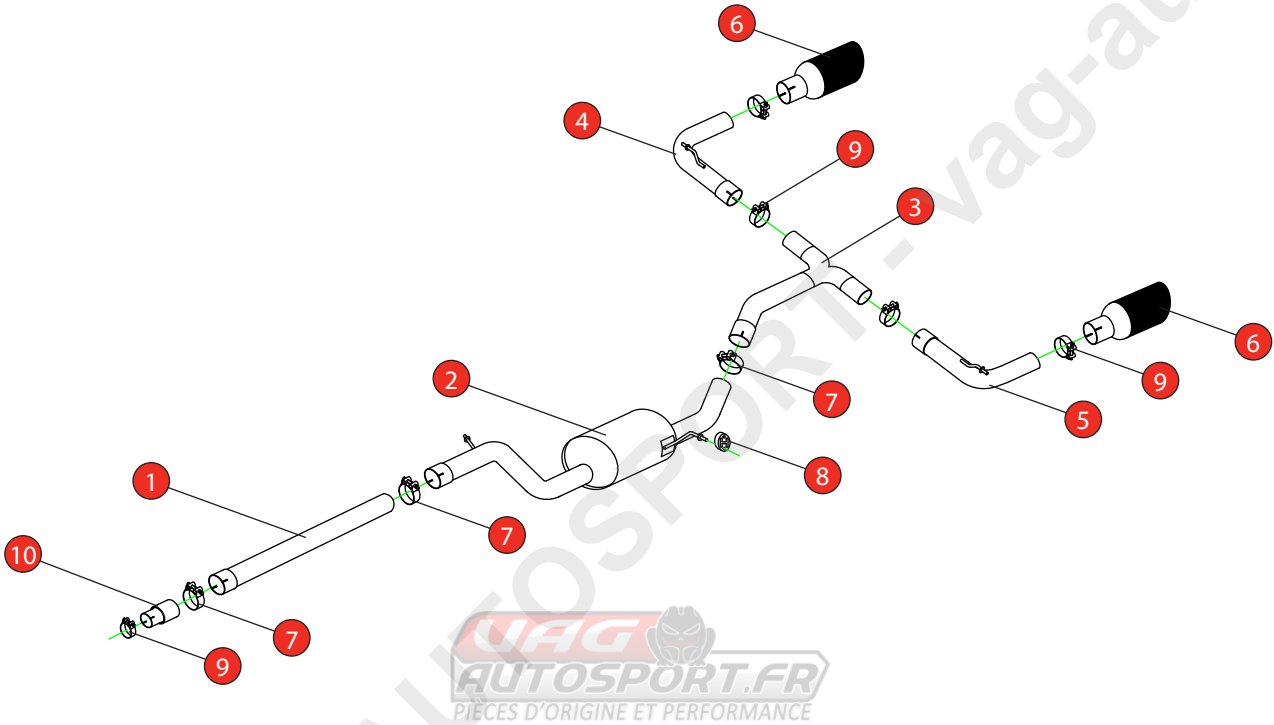

Car	Volkswagen Golf GTi MK7.5 Non-GPF Model	Part No.	SVWS056C
Year	2017-2019	Fit Kits	318FK
Notes	Where not supplied use original fittings	Features	Pipe Diameter:- 76mm

Estimated Fitting Time: 1 Hour

NO.	PART NO.	DESCRIPTION	QTY
1	641VW	Non-resonated Front Section	1
2	644VW	Resonated Centre Section	1
3	720VW	'Y' Piece	1
4	778VW	R/H Trim Connecting Pipe	1
5	779VW	L/H Trim Connecting Pipe	1
6	Z023.10055	Ø100mm Black Ceramic Coated Daytona Trim	2
Fit Kit			
7	Z016.10062	79mm H/D Clamp	3
8	Z016.10057	Hanging Rubber	1
9	Z016.10063	63-68mm Clamp	5
10	AD01	Adaptor (USE TO FIT TO O.E SYSTEM)	1

E-MARK	N/A
DATE	14/04/20
ISSUE	01
AUTHORISED	M.Ydlibi

NOTE: ENSURE SCORPION SYSTEM IS CLEAR OF MOVING PARTS AND ALL ORIGINAL FUNCTIONS WORK CORRECTLY.

STAY CONNECTED TO RED POWER.