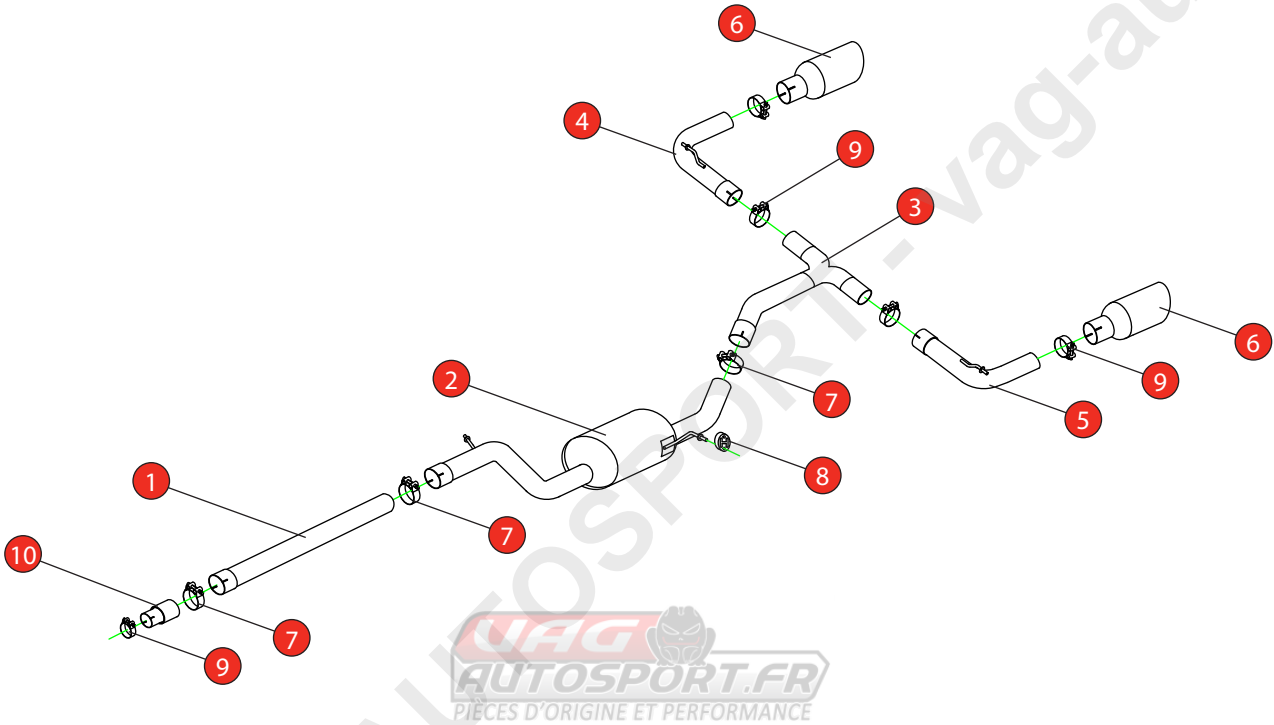

Car	Volkswagen Golf GTi MK7.5 Non-GPF Model	Part No.	SVWS056
Year	2017-2019	Fit Kits	318FK
Notes	Where not supplied use original fittings	Features	Pipe Diameter:- 76mm

Estimated Fitting Time: 1 Hour

NO.	PART NO.	DESCRIPTION	QTY
1	641VW	Non-resonated Front Section	1
2	644VW	Resonated Centre Section	1
3	720VW	'Y' Piece	1
4	778VW	R/H Trim Connecting Pipe	1
5	779VW	L/H Trim Connecting Pipe	1
6	Z023.10061	Ø100mm Polished Daytona Trim	2
Fit Kit			
7	Z016.10062	79mm H/D Clamp	3
8	Z016.10057	Hanging Rubber	1
9	Z016.10063	63-68mm Clamp	5
10	AD01	Adaptor (USE TO FIT TO O.E SYSTEM)	1

E-MARK	N/A
DATE	14/04/20
ISSUE	01
AUTHORISED	M.Ydlibi

NOTE: ENSURE SCORPION SYSTEM IS CLEAR OF MOVING PARTS AND ALL ORIGINAL FUNCTIONS WORK CORRECTLY.

STAY CONNECTED TO RED POWER.