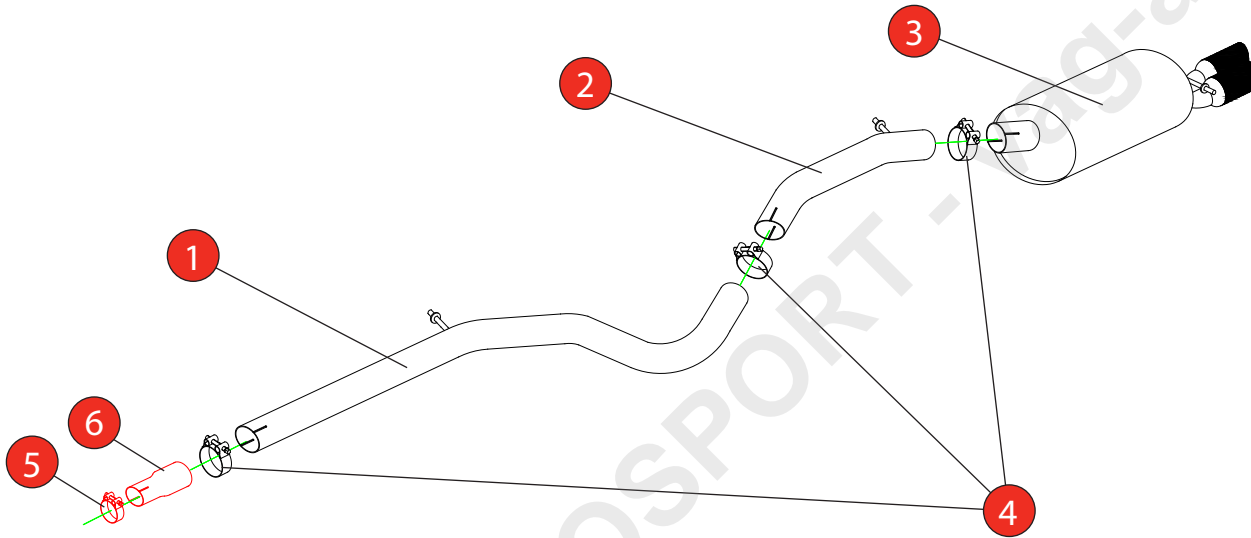

Car	Volkswagen Polo GTi 6C	Part No.	SVWS051C
Year	2015-Current	Fit Kits	249FK
Notes	Where not supplied use original fittings	Features	Pipe Diameter:- 70mm

Estimated Fitting Time: 60 Minutes

NO.	PART NO.	DESCRIPTION	QTY
1	674VW	Centre Section	1
2	675VW	Link Pipe	1
3	676VW64C	Rear Silencer With Black Ceramic Coated Daytona Trims	1
Fit Kit			
4	Z016.10063	72mm H/D Clamp	3
5	Z016.10004	55-59mm Clamp (Only use when fitting to O.E front)	1
6	AD41	Adaptor (Only use when fitting to O.E front)	1

E-MARK	N/A
DATE	10/08/16
ISSUE	00
AUTHORISED	M.Ydlibi

NOTE: ENSURE SCORPION SYSTEM IS CLEAR OF MOVING PARTS AND ALL ORIGINAL FUNCTIONS WORK CORRECTLY.

STAY CONNECTED TO RED POWER.