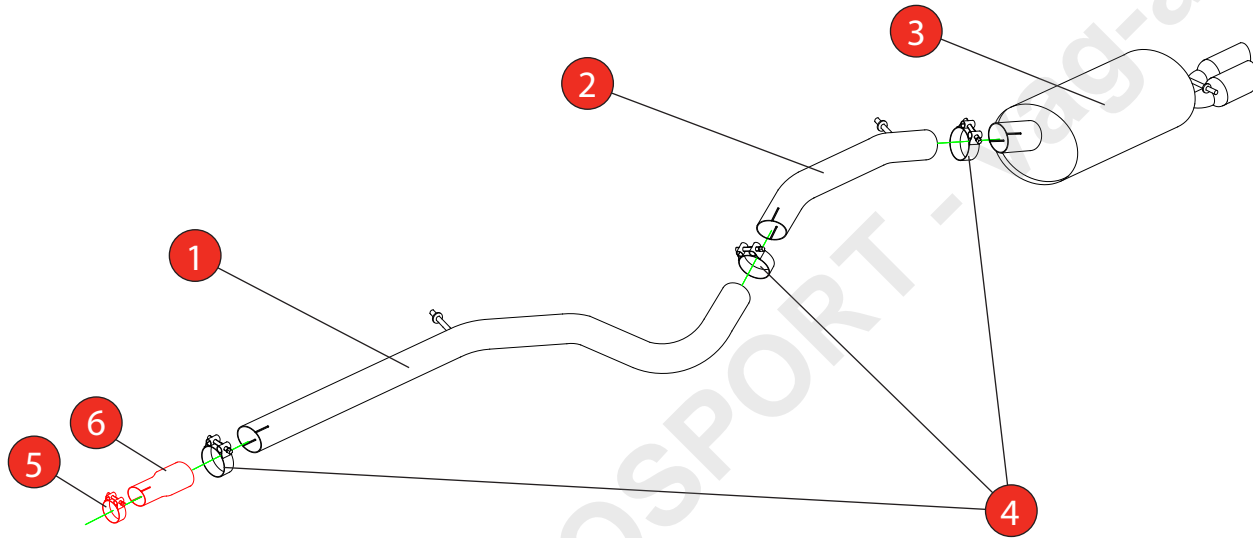

Car	Volkswagen Polo GTi 6C	Part No.	SVWS051
Year	2015-Current	Fit Kits	249FK
Notes	Where not supplied use original fittings	Features	Pipe Diameter:- 70mm

Estimated Fitting Time: 60 Minutes

NO.	PART NO.	DESCRIPTION	QTY
1	674VW	Centre Section	1
2	675VW	Link Pipe	1
3	676VW64	Rear Silencer With Twin Polished Daytona Trims	1
<b>Fit Kit</b>			
4	Z016.10063	72mm H/D Clamp	3
5	Z016.10004	55-59mm Clamp (Only use when fitting to O.E front)	1
6	AD41	Adaptor (Only use when fitting to O.E front)	1

E-MARK	N/A
DATE	10/08/16
ISSUE	00
AUTHORISED	M.Ydlibi

NOTE: ENSURE SCORPION SYSTEM IS CLEAR OF MOVING PARTS AND ALL ORIGINAL FUNCTIONS WORK CORRECTLY.

STAY CONNECTED TO RED POWER.