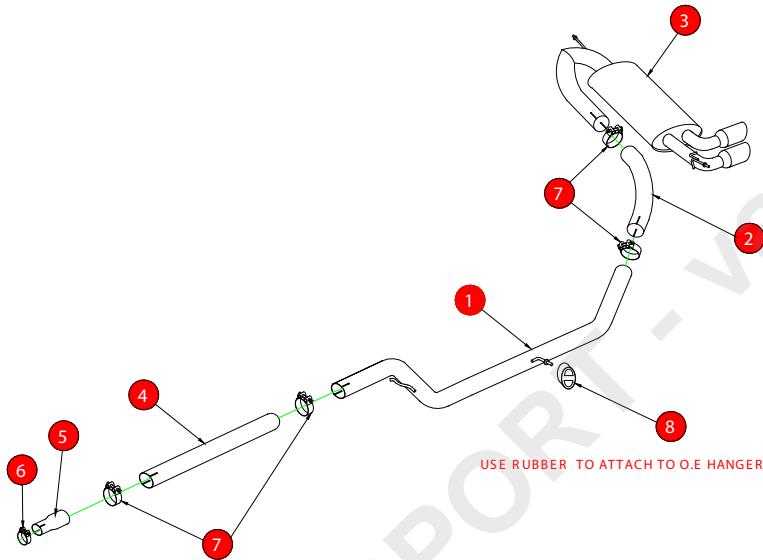

Case 6

CAR	Volkswagen Golf Mk6 GT Tdi	PART NO.	SVWS048
YEAR	09-13	FIT KITS	208FK
NOTES	Where not supplied use original fittings	FEATURES	Pipe diameter:- 76mm/3"

NO.	PART NO.	DESCRIPTION	QTY
1	590VW	Centre Link Pipe	1
2	630VW	Link Pipe	1
3	631VW57	Rear Silencer	1
4	706VW	Link Pipe	1
<b>Fit Kit</b>			
5	AD49	Adaptor Sleeve	1
6	Z016.10004	55-59mm Clamp	1
7	Z016.10062	79mm Heavy Duty Clamp	4
8	Z016.10029	Hanging Rubber	1