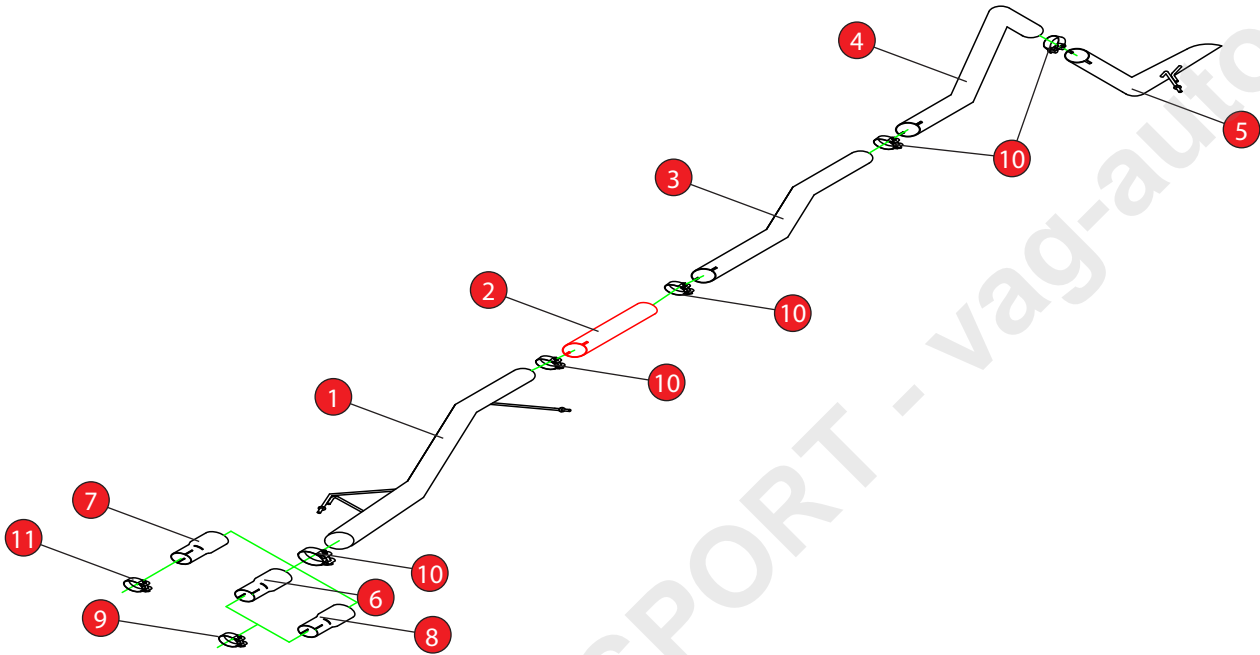

Case 9

CAR	VW Transporter T5 / T6	PART NO.	SVWS0475
YEAR	VARIES	FIT KITS	205FK
NOTES	VARIES	FEATURES	N/A

Scorpion Exhaust Cat-back system Stealth

fits to:

VW Transporter T5 SWB & LWB, 2WD & 4Motion 2.5 TDi (130ps & 174ps) 03-09
 VW Transporter T5 SWB & LWB, 2WD & 4Motion 2.0 (84ps & 102ps) 10-15
 VW Transporter T5 SWB & LWB, 2WD & 4Motion 2.0 (140ps) 10-15

Scorpion Exhaust Particulate Filter-back Stealth

fits to:

VW Transporter T5 SWB & LWB, 2WD & 4Motion 2.0 BiTDi (180ps) 10-15
 VW Transporter T6 SWB & LWB, 2WD & 4Motion 2.0 BiTDi (204ps) 15-Current

Parts in this kit

1x 705VW
 1x 707VW
 1x 776VW
 1x 777VW
 1x 701VW
 1x AD03
 1x AD04
 1x AD98
 1x Z016.10064
 5x Z016.10063
 1x Z016.10004

CAR	VW Transporter T5 / T6	PART NO.	SVWS047S
YEAR	VARIES	FIT KITS	205FK
NOTES	Where not supplied use original fittings. Only use Item 2 when fitting Scorpion exhaust to a long wheel base model.	FEATURES	Pipe diameter:- 70mm , 2 3/4"

NO.	PART NO.	DESCRIPTION	QTY
1	705VW	Centre No Silencer	1
2	707VW	Link Pipe (Only use when fitting Scorpion exhaust to long wheel base models)	1
3	776VW	Centre Pipe	1
4	777VW	Link Pipe	1
5	701VW	Tail Pipe With Stealth Trim	1
Fit Kit			
6	AD03	Adaptor	1
7	AD04	Adaptor (Use when fitting to 1.9 engine vehicles only.)	1
8	AD98	Adaptor (Use when fitting to T6 model)	1
9	Z016.10064	63 - 68 Clamp	1
10	Z016.10063	72mm H/D Clamp	5
11	Z016.10004	55 - 59 Clamp	1