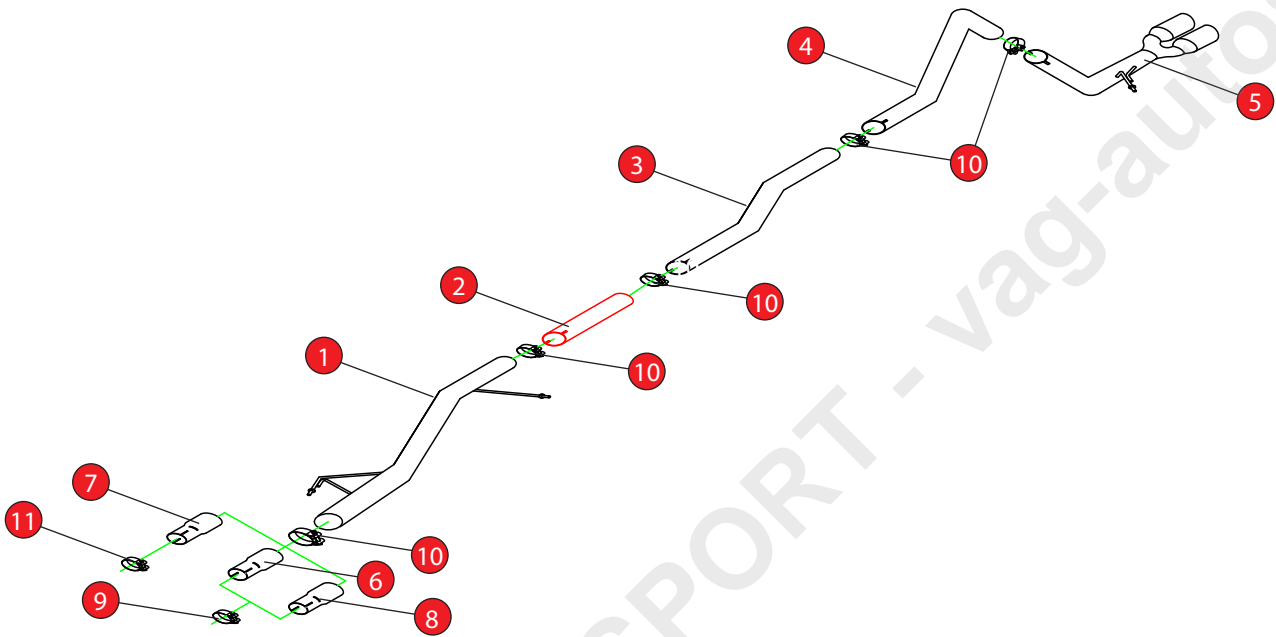

Case 9

CAR	VW Transporter T5 / T6	PART NO.	SVWS047D
YEAR	VARIES	FIT KITS	205FK
NOTES	VARIES	FEATURES	N/A

Scorpion Exhaust Cat-back system Daytona

fits to:

VW Transporter T5 SWB & LWB, 2WD & 4Motion 2.5 TDi (130ps & 174ps) 03-09
 VW Transporter T5 SWB & LWB, 2WD & 4Motion 2.0 (84ps & 102ps) 10-15
 VW Transporter T5 SWB & LWB, 2WD & 4Motion 2.0 (140ps) 10-15

Scorpion Exhaust Particulate Filter-back Daytona

fits to:

VW Transporter T5 SWB & LWB, 2WD & 4Motion 2.0 BiTDi (180ps) 10-15
 VW Transporter T6 SWB & LWB, 2WD & 4Motion 2.0 BiTDi (204ps) 15-Current

Parts in this kit

1x 705VW
 1x 707VW
 1x 776VW
 1x 777VW
 1x 702VW64
 1x AD03
 1x AD04
 1x AD98
 1x Z016.10064
 5x Z016.10063
 1x Z016.10004

CAR	VW Transporter T5 / T6	PART NO.	SVWS047D
YEAR	VARIES	FIT KITS	205FK
NOTES	Where not supplied use original fittings. Only use Item 2 when fitting Scorpion exhaust to a long wheel base model.	FEATURES	Pipe diameter:- 70mm , 2 3/4"

NO.	PART NO.	DESCRIPTION	QTY
1	705VW	Centre No Silencer	1
2	707VW	Link Pipe (Only use when fitting Scorpion exhaust to long wheel base models)	1
3	776VW	Centre Pipe	1
4	777VW	Link Pipe	1
5	702VW64	Tail Pipe With Daytona Trims	1
Fit Kit			
6	AD03	Adaptor	1
7	AD04	Adaptor (Use when fitting to 1.9 engine vehicles only.)	1
8	AD98	Adaptor (Use when fitting to T6 model)	1
9	Z016.10064	63 - 68 Clamp	1
10	Z016.10063	72mm H/D Clamp	5
11	Z016.10004	55 - 59 Clamp	1