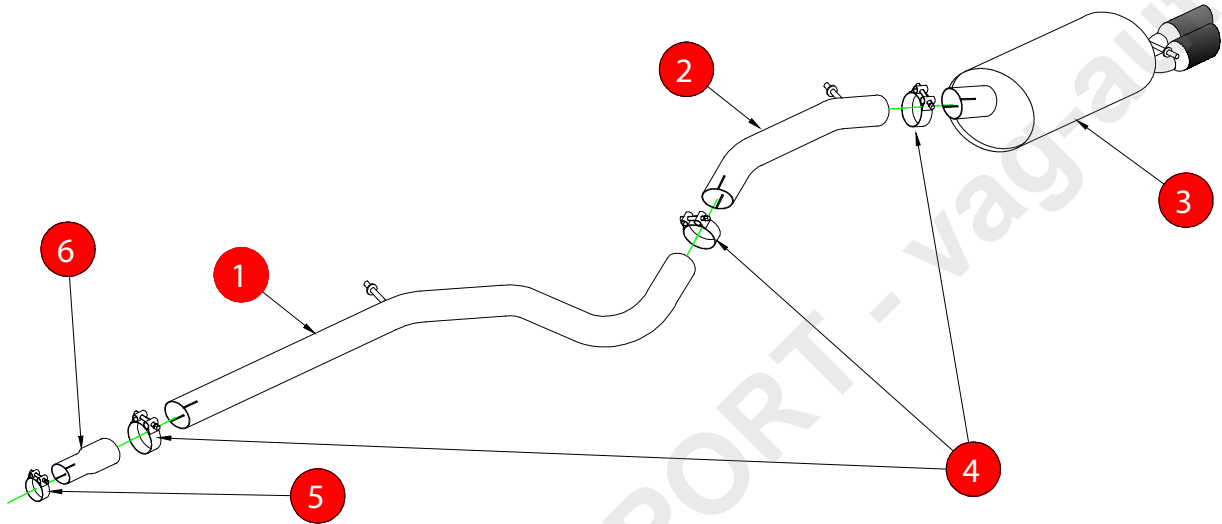

|       |  |          |                            |
|-------|--|----------|----------------------------|
| CAR   | Volkswagen Polo GTi 1.4TSi 180PS         | PART NO. | SVWS045C                   |
| YEAR  | 10-15                                    | FIT KITS | 170FK                      |
| NOTES | Where not supplied use original fittings | FEATURES | Pipe diameter:- 70mm/2.75" |

| NO.     | PART NO.   | DESCRIPTION      | QTY |
|---------|------------|------------------|-----|
| 1       | 674VW      | Centre Link Pipe | 1   |
| 2       | 675VW      | Rear Link Pipe   | 1   |
| 3       | 676VW64C   | Rear Silencer    | 1   |
| Fit Kit |            |                  |     |
| 4       | Z016.10063 | 72mm H/D Clamps  | 3   |
| 5       | Z016.10004 | 55-59mm Clamp    | 1   |
| 6       | AD04       | Adaptor          | 1   |