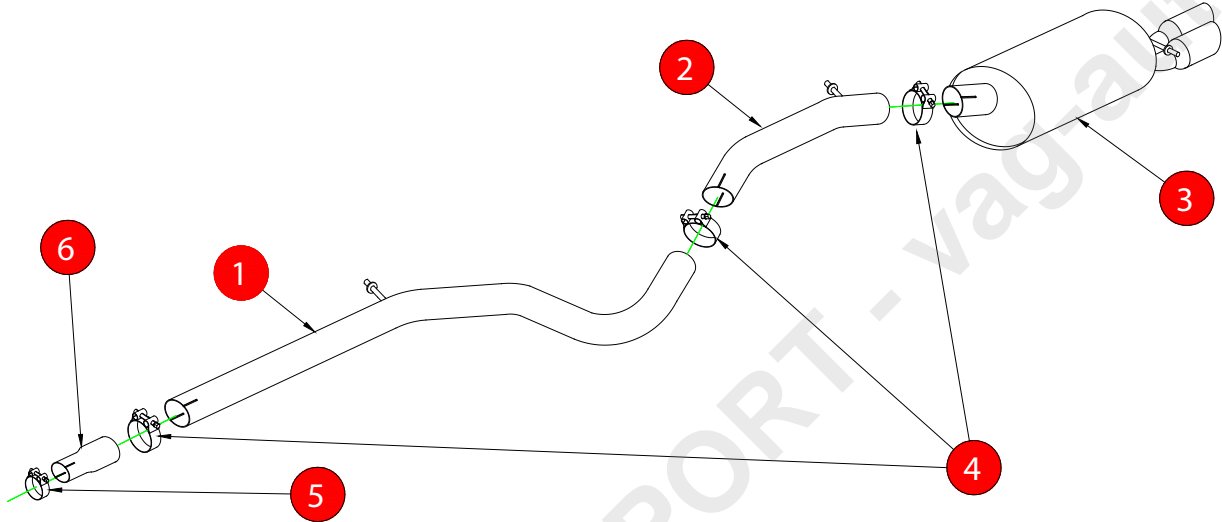

| | | | |
|-------|--|----------|----------------------------|
| CAR | Volkswagen Polo GTi 1.4TSi 180PS | PART NO. | SVWS045 |
| YEAR | 10-15 | FIT KITS | 170FK |
| NOTES | Where not supplied use original fittings | FEATURES | Pipe diameter:- 70mm/2.75" |

| NO. | PART NO. | DESCRIPTION | QTY |
|---------|------------|------------------|-----|
| 1 | 674VW | Centre Link Pipe | 1 |
| 2 | 675VW | Rear Link Pipe | 1 |
| 3 | 676VW64 | Rear Silencer | 1 |
| Fit Kit | | | |
| 4 | Z016.10063 | 72mm HD Clamp | 3 |
| 5 | Z016.10004 | 55-59mm Clamp | 1 |
| 6 | AD04 | Adaptor | 1 |