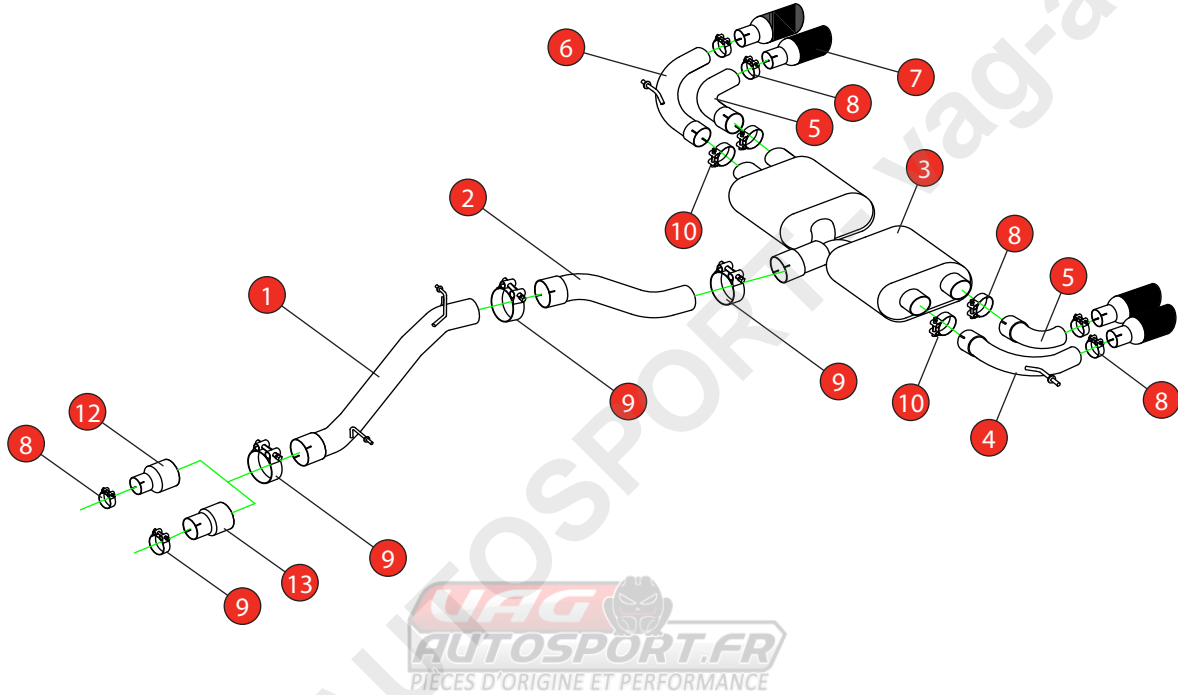

Car	Volkswagen Golf R MK7	Part No.	SVWS044CF
Year	2014-2016	Fit Kits	305FK
Notes	Where not supplied use original fittings	Features	Pipe Diameter:- 80mm

Estimated Fitting Time: 2 Hours

NO.	PART NO.	DESCRIPTION	QTY
1	764VW	Non-resonated Centre Section	1
2	765VW	Link Pipe	1
3	766VW	Rear Silencer	1
4	817VW	L/H Outer Trim Connecting Pipe	1
5	816VW	L/H & R/H Inner Trim Connecting Pipe	2
6	818VW	R/H Outer Trim Connecting Pipe	1
7	Z023.10159	Carbon Fibre Ascari Trim	4
Fit Kit			
8	Z016.10064	63-68mm Clamp	7
9	Z016.10069	79-85mm Clamp	3
10	Z016.10070	66mm H/D Clamp	2
11	Z016.10056	73-79mm Clamp	1
12	AD103	Adaptor (USE TO FIT TO O.E DOWNPIPE)	1
13	AD107	Adaptor (USE TO FIT TO Ø76mm DOWNPIPE)	1

DATE	12/07/2022
ISSUE	02
AUTHORISED	S Shipley

NOTE: ENSURE SCORPION SYSTEM IS CLEAR OF MOVING PARTS AND ALL ORIGINAL FUNCTIONS WORK CORRECTLY.

STAY CONNECTED TO RED POWER.

Car	Volkswagen Golf R MK7	Part No.	SVWS044CF
Year	2014-2016	Fit Kits	305FK
Notes	Where not supplied use original fittings	Features	Pipe Diameter:- 80mm

A) Both of the rear mounting points need rotating 180° when fitting the Scorpion exhaust.

STAY CONNECTED TO RED POWER.