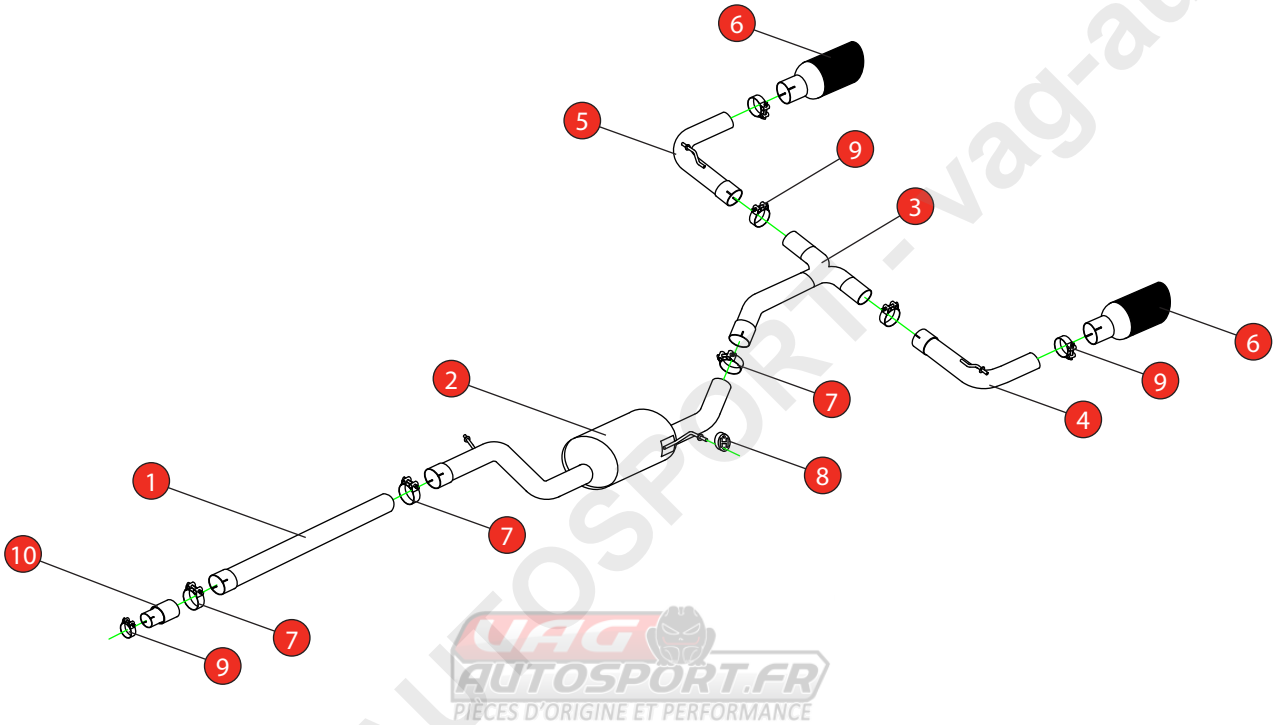

Car	VW MK7 Golf GTi / Clubsport & Clubsport S	Part No.	SVWS043C
Year	2013-2016	Fit Kits	318FK
Notes	Where not supplied use original fittings	Features	Pipe Diameter:- 76mm

Estimated Fitting Time: 1 Hour

NO.	PART NO.	DESCRIPTION	QTY
1	641VW	Non-resonated Front Section	1
2	644VW	Resonated Centre Section	1
3	720VW	'Y' Piece	1
4	721VW	L/H Trim Connecting Pipe	1
5	722VW	R/H Trim Connecting Pipe	1
6	Z023.10055	Ø100mm Black Ceramic Coated Daytona Trim	2
Fit Kit			
7	Z016.10062	79mm H/D Clamp	3
8	Z016.10057	Hanging Rubber	1
9	Z016.10063	63-68mm Clamp	5
10	AD01	Adaptor (USE TO FIT TO O.E SYSTEM)	1