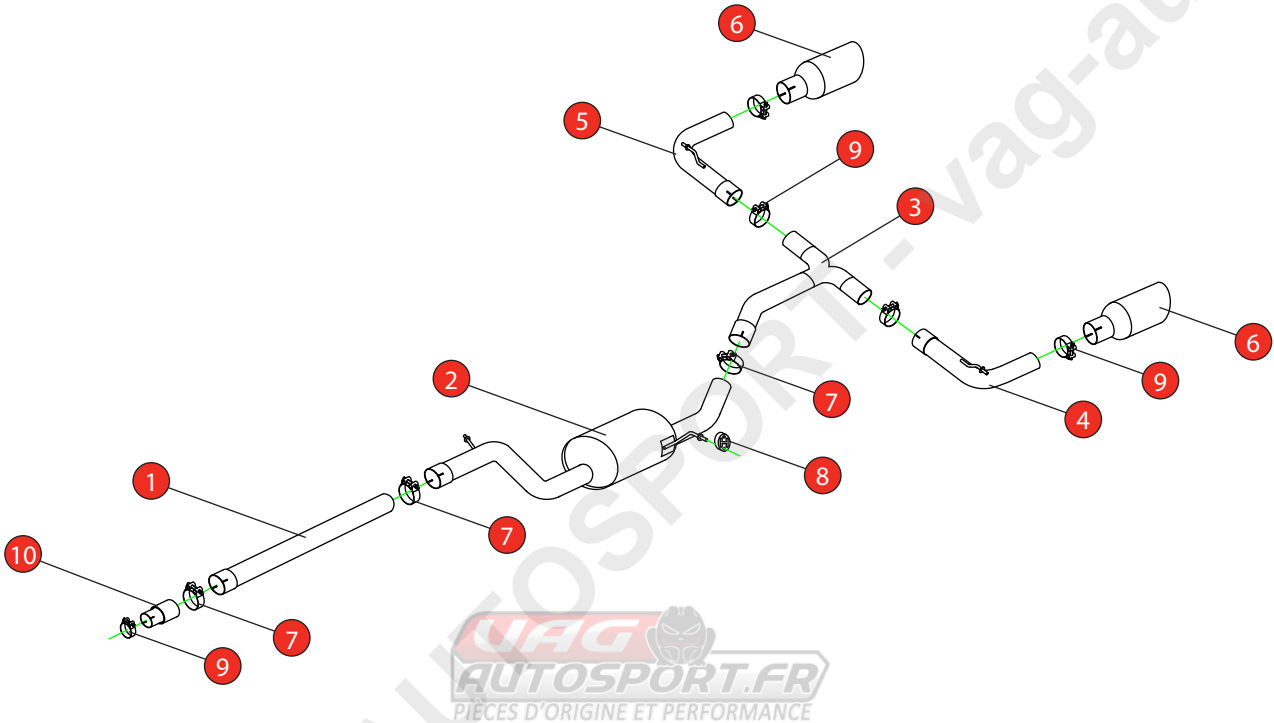

Car	VW MK7 Golf GTi / Clubsport & Clubsport S	Part No.	SVWS043
Year	2013-2016	Fit Kits	318FK
Notes	Where not supplied use original fittings	Features	Pipe Diameter:- 76mm

Estimated Fitting Time: 1 Hour

NO.	PART NO.	DESCRIPTION	QTY
1	641VW	Non-resonated Front Section	1
2	644VW	Resonated Centre Section	1
3	720VW	'Y' Piece	1
4	721VW	L/H Trim Connecting Pipe	1
5	722VW	R/H Trim Connecting Pipe	1
6	Z023.10061	Ø100mm Polished Daytona Trim	2
Fit Kit			
7	Z016.10062	79mm H/D Clamp	3
8	Z016.10057	Hanging Rubber	1
9	Z016.10063	63-68mm Clamp	5
10	AD01	Adaptor (USE TO FIT TO O.E SYSTEM)	1

E-MARK	N/A
DATE	05/10/21
ISSUE	06
AUTHORISED	M.Ydlibi

NOTE: ENSURE SCORPION SYSTEM IS CLEAR OF MOVING PARTS AND ALL ORIGINAL FUNCTIONS WORK CORRECTLY.

STAY CONNECTED TO RED POWER.