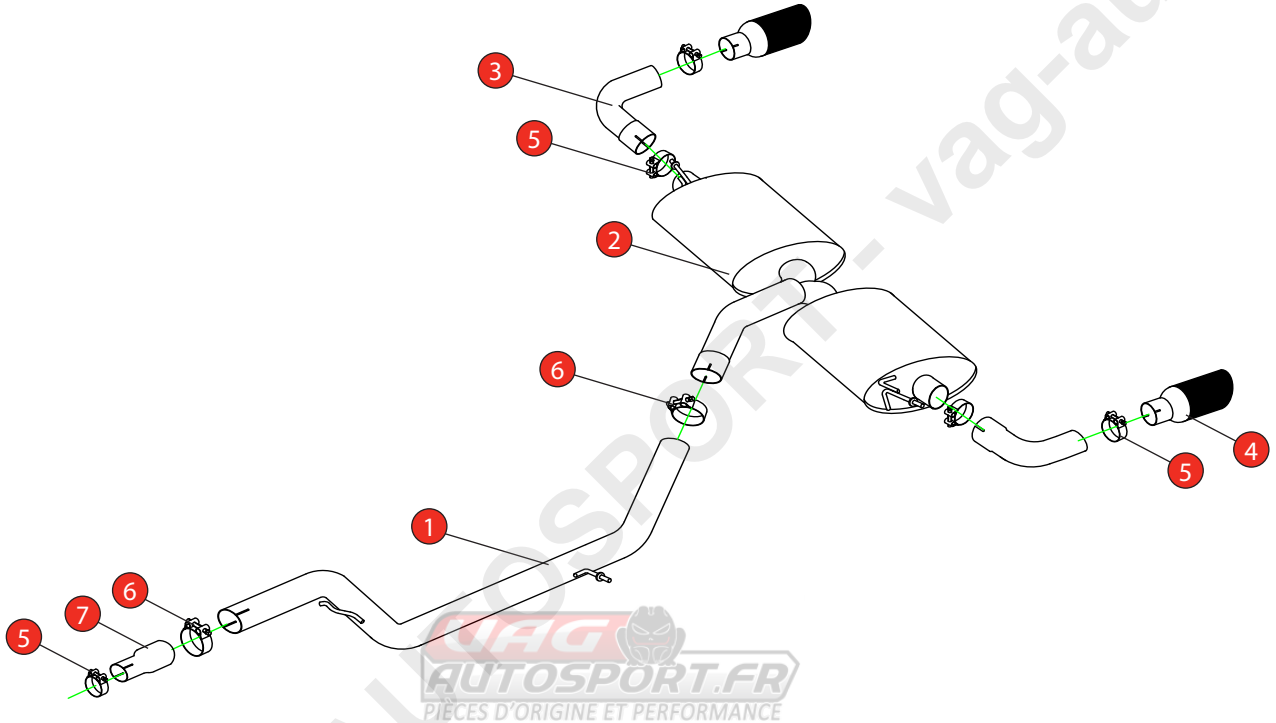

Car	Volkswagen Golf 6 GTi & Edition 35	Part No.	SVWS036CF
Year	2009-2013	Fit Kits	270FK
Notes	Where not supplied use original fittings	Features	Pipe Diameter:- 76mm

Estimated Fitting Time: 60 Minutes

NO.	PART NO.	DESCRIPTION	QTY
1	590VW	Non-resonated Centre Section	1
2	747VW	Rear Silencer	1
3	691BM	Trim Connecting Pipe	2
4	Z023.10159	Ø100mm Carbon Fibre Ascari Trim	2
Fit Kit			
5	Z016.10064	63-68mm H/D Clamp	5
6	Z016.10062	76.2mm H/D Clamp	2
7	AD46	Adaptor (USE TO FIT TO O.E SYSTEM)	1

E-MARK	N/A
DATE	24/03/2022
ISSUE	01
AUTHORISED	S Shipley

NOTE: ENSURE SCORPION SYSTEM IS CLEAR OF MOVING PARTS AND ALL ORIGINAL FUNCTIONS WORK CORRECTLY.

STAY CONNECTED TO RED POWER.