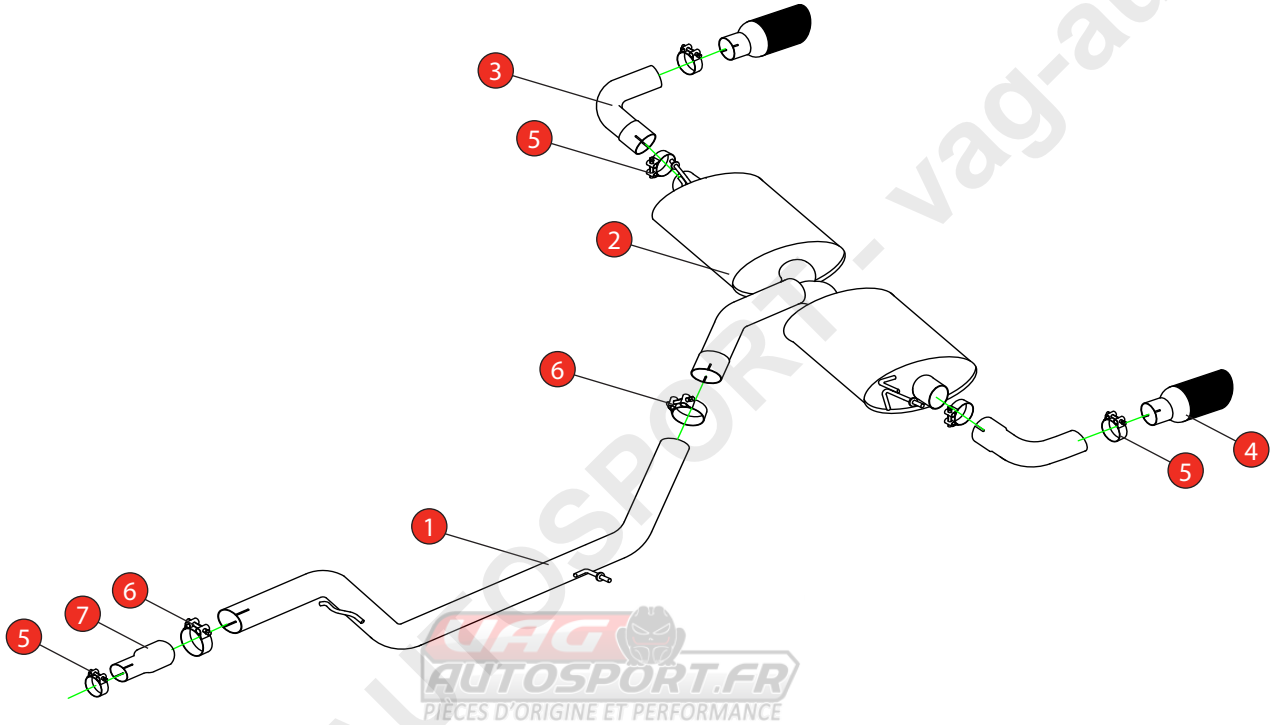

Car	Volkswagen Golf 6 GTi & Edition 35	Part No.	SVWS036C
Year	2009-2013	Fit Kits	270FK
Notes	Where not supplied use original fittings	Features	Pipe Diameter:- 76mm

Estimated Fitting Time: 60 Minutes

NO.	PART NO.	DESCRIPTION	QTY
1	590VW	Non-resonated Centre Section	1
2	747VW	Rear Silencer	1
3	691BM	Trim Connecting Pipe	2
4	Z023.10055	Ø100mm Black Ceramic Daytona Trim	2
Fit Kit			
5	Z016.10064	63-68mm H/D Clamp	5
6	Z016.10062	76.2mm H/D Clamp	2
7	AD46	Adaptor (USE TO FIT TO O.E SYSTEM)	1

E-MARK	N/A
DATE	24/03/2022
ISSUE	03
AUTHORISED	S Shipley

NOTE: ENSURE SCORPION SYSTEM IS CLEAR OF MOVING PARTS AND ALL ORIGINAL FUNCTIONS WORK CORRECTLY.

STAY CONNECTED TO RED POWER.