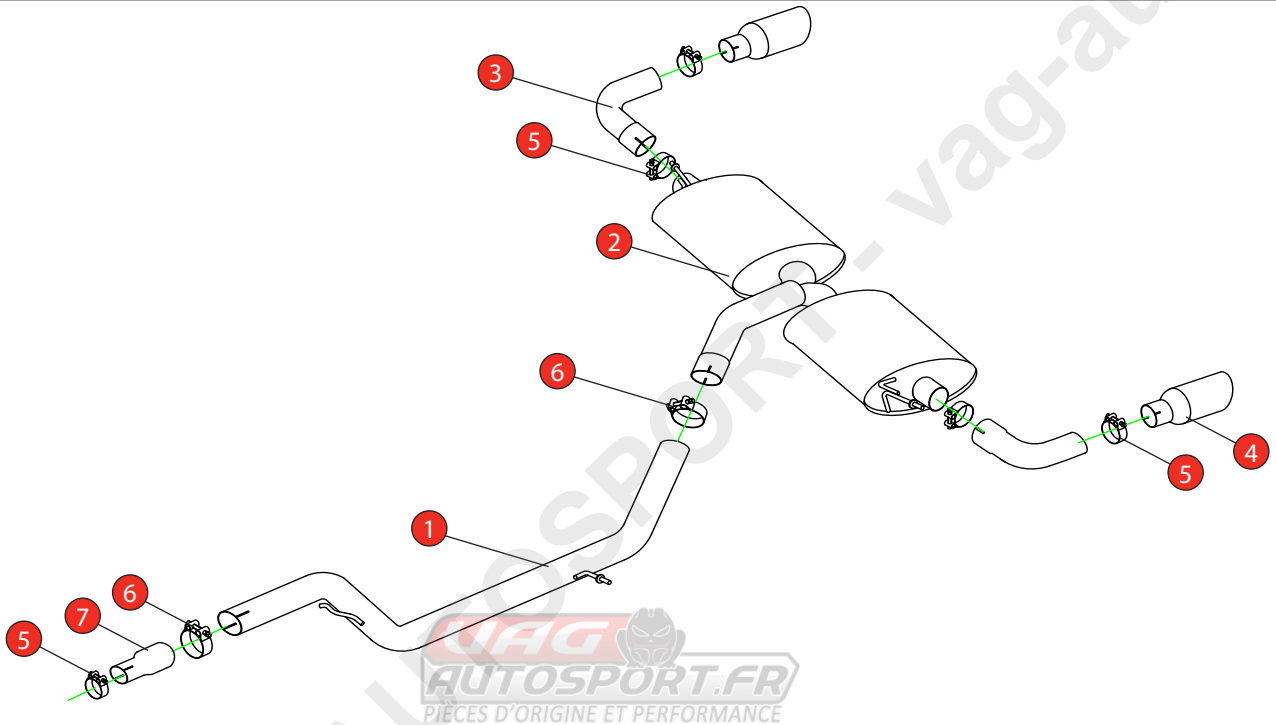

Car	Volkswagen Golf 6 GTi & Edition 35	Part No.	SVWS036
Year	2009-2013	Fit Kits	270FK
Notes	Where not supplied use original fittings	Features	Pipe Diameter:- 76mm

Estimated Fitting Time: 60 Minutes

NO.	PART NO.	DESCRIPTION	QTY
1	590VW	Non-resonated Centre Section	1
2	747VW	Rear Silencer	1
3	691BM	Trim Connecting Pipe	2
4	Z023.10061	Ø100mm Polished Daytona Trim	2
Fit Kit			
5	Z016.10064	63-68mm H/D Clamp	5
6	Z016.10062	76.2mm H/D Clamp	2
7	AD46	Adaptor (USE TO FIT TO O.E SYSTEM)	1

E-MARK	N/A
DATE	24/03/2022
ISSUE	05
AUTHORISED	S Shipley

NOTE: ENSURE SCORPION SYSTEM IS CLEAR OF MOVING PARTS AND ALL ORIGINAL FUNCTIONS WORK CORRECTLY.

STAY CONNECTED TO RED POWER.