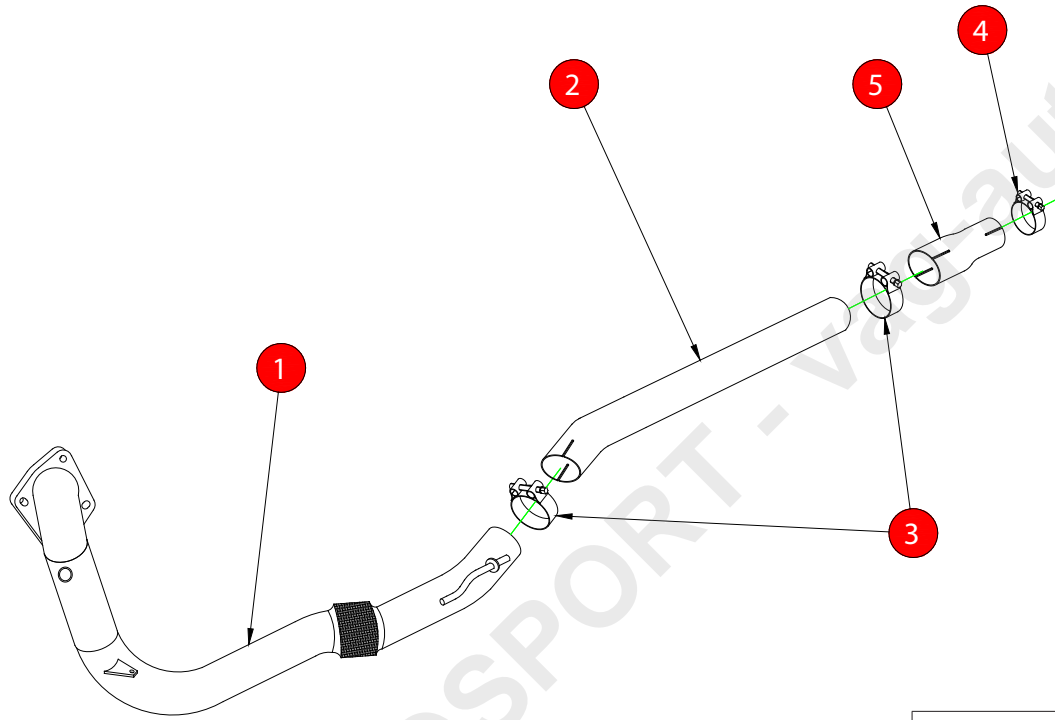

FITTING INSTRUCTIONS

[ ]

CAR	Volkswagen Polo GTi 1.4TSi 180PS	PART NO.	SVWCS045
YEAR	10-15	FIT KITS	171FK
NOTES	Where not supplied use original fittings	FEATURES	Pipe diameter:- 70mm/2.75"

NO.	PART NO.	DESCRIPTION	QTY
1	669VW	Turbo Downpipe De-cat	1
2	671VW	Front No Silencer	1
Fit Kit			
3	Z016.10063	70mm HD Clamps	2
4	Z016.10004	55-59mm Clamp	1
5	AD70	Adaptor	1