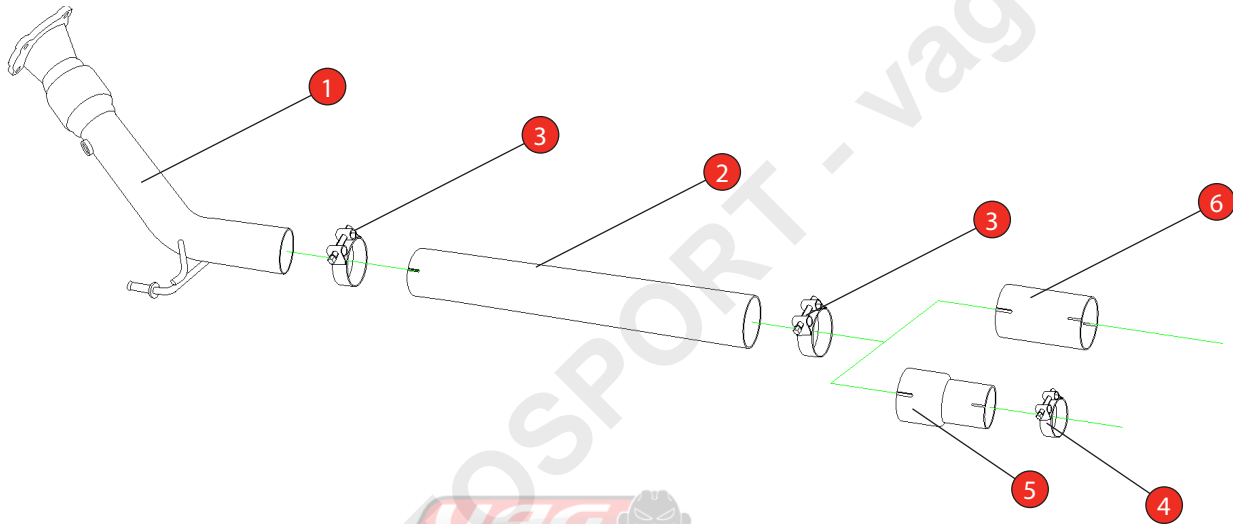

Car	Volkswagen Polo GTi 9n3	Part No.	SVWC052
Year	2006-2011	Fit Kits	266FK
Notes	Where not supplied use original fittings	Features	Pipe Diameter:- 63.5mm

Estimated Fitting Time: 1 Hours and 30 Minutes

NO.	PART NO.	DESCRIPTION	SS
1	741VW	Turbo Downpipe	1
2	743VW	De-cat Section	1
Fit Kit			
3	Z016.10064	66mm H/D Clamp	2
4	Z016.10004	55-59mm Clamp	1
5	AD55	Adaptor (USE TO FIT TO O.E SYSTEM)	1
6	AD92	Adaptor (USE TO FIT TO SCORPION SYSTEM)	1