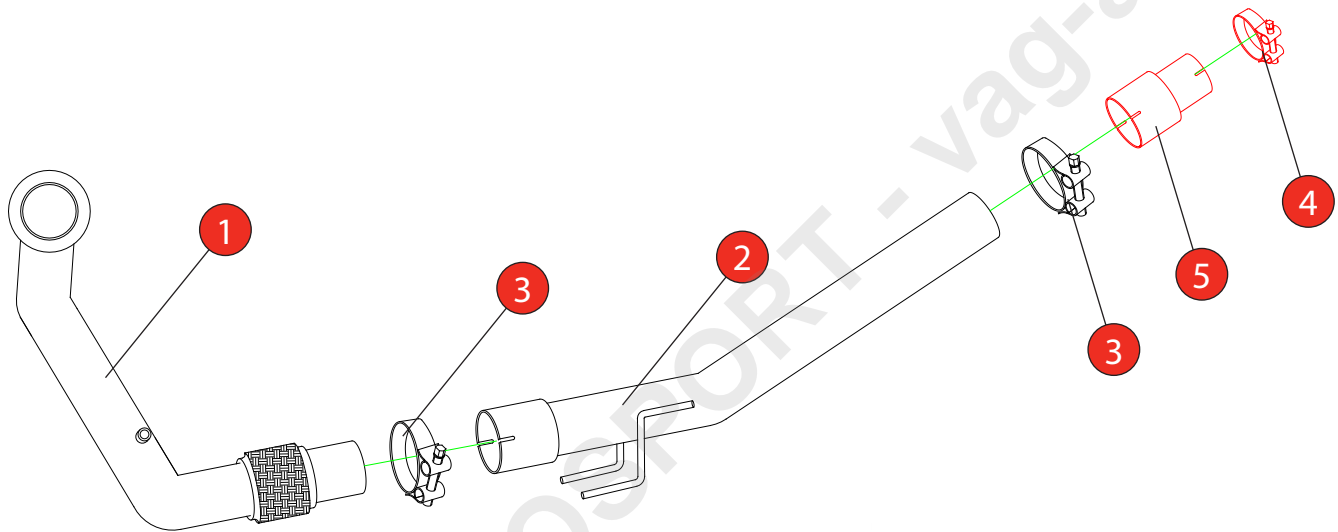

Car	Volkswagen Polo GTI 6C	Part No.	SVWC051
Year	2015-Current	Fit Kits	250FK
Notes	Where not supplied use original fittings	Features	Pipe Diameter:- 76mm/70mm

Estimated Fitting Time: 120 Minutes

NO.	PART NO.	DESCRIPTION	QTY
1	732VW	De-cat Downpipe	1
2	733VW	Front Pipe	1
Fit Kit			
3	Z016.10063	72mm H/D Clamp	2
4	Z016.10004	55-59mm Clamp (Only use when fitting to O.E cat-back system)	1
5	AD70	Adaptor (Only use when fitting to O.E cat-back system)	1