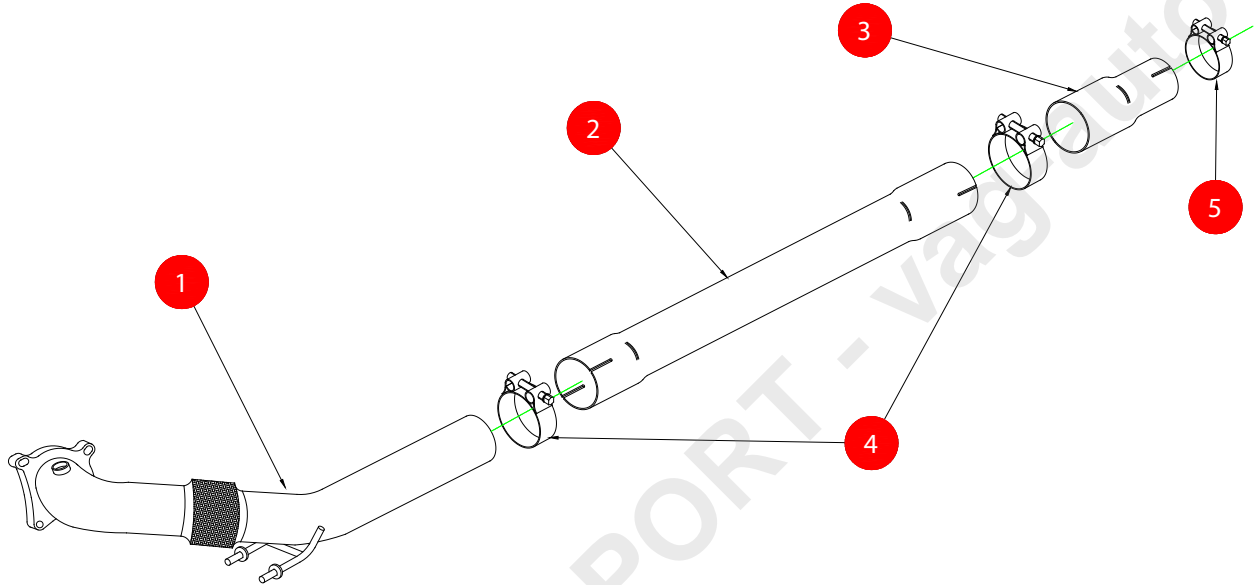

FITTING INSTRUCTIONS

CAR	Volkswagen Golf Mk5 Gti 2.0T & Edition 30 / MK6 Edition 35	PART NO.	SVWC042
YEAR	04-09 / 11-12	FIT KITS	140FK
NOTES	Where not supplied use original fittings	FEATURES	Pipe diameter:- 76mm/3"

NO.	PART NO.	DESCRIPTION	QTY
1	593VW	Turbo Downpipe with no catalyst	1
2	629VW	Link Pipe	1
Fit Kit			
3	AD46	Adaptor	1
4	Z016.10062	79mm H/D Clamps	2
5	Z016.10001	59-63mm Clamp	1

CLASSIFICATION	Motorsport Use Only
HOMOLOGATED	No
DATE	24/03/2022
ISSUE	03
AUTHORISED	S Shipley

NOTE: ENSURE SCORPION SYSTEM IS CLEAR OF MOVING PARTS AND ALL ORIGINAL FUNCTIONS WORK CORRECTLY.

Checked By \_\_\_\_\_