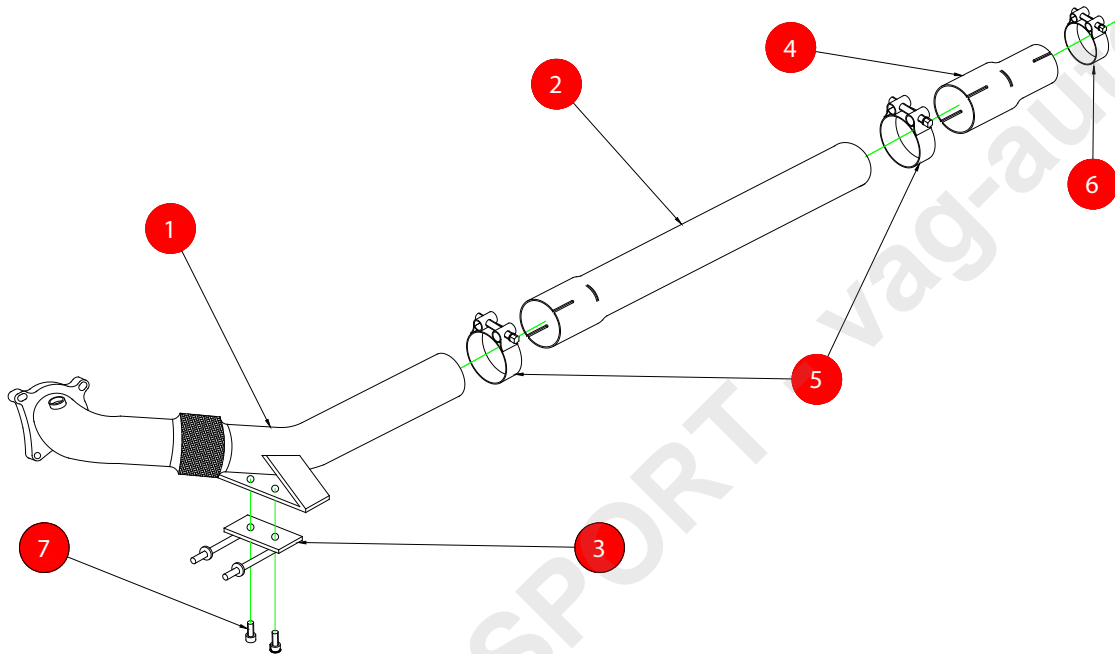

FITTING INSTRUCTIONS

[]

CAR	Volkswagen Golf Mk6 R 2.0Tsi 270PS	PART NO.	SVWC038
YEAR	09-13	FIT KITS	178 FK
NOTES	Where not supplied use original fittings	FEATURES	Pipe diameter:- 76mm/3"

NO.	PART NO.	DESCRIPTION	QTY
1	595VW	De-cat Downpipe	1
2	596VW	Link Pipe	1
3	677VW	Mounting Bracket	1
Fit Kit			
4	AD47	Adaptor Sleeve	1
5	Z016.10062	79mm H/D Clamp	2
6	Z016.10005	63-68mm Clamp	1
7	Z017.10808	M8x16mm Cap Head Bolt	2