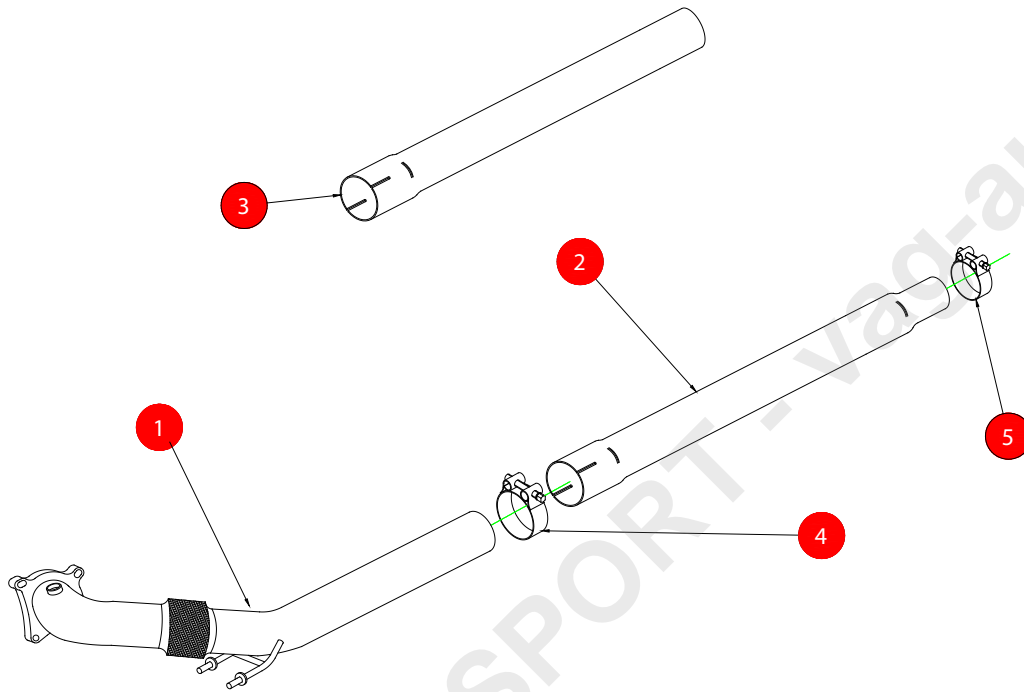

FITTING INSTRUCTIONS

[ ]

CAR	Volkswagen Golf Mk6 Gti 2.0Tsi	PART NO.	SVWC036
YEAR	2009-2013	FIT KITS	021 FK
NOTES	Where not supplied use original fittings	FEATURES	Pipe diameter:- 76mm/3"

NO.	PART NO.	DESCRIPTION	QTY
1	593VW	Turbo Downpipe De-cat	1
2	592VW	Link Pipe (TO CONNECT TO O.E)	1
3	586VW	Link Pipe (TO CONNECT TO SCORPION SVW036 or SVWS036 use instead of 592VW)	1
Fit Kit			
4	Z016.10062	Heavy Duty Clamp 79.2mm	1
5	Z016.10001	59-63mm Clamp	1