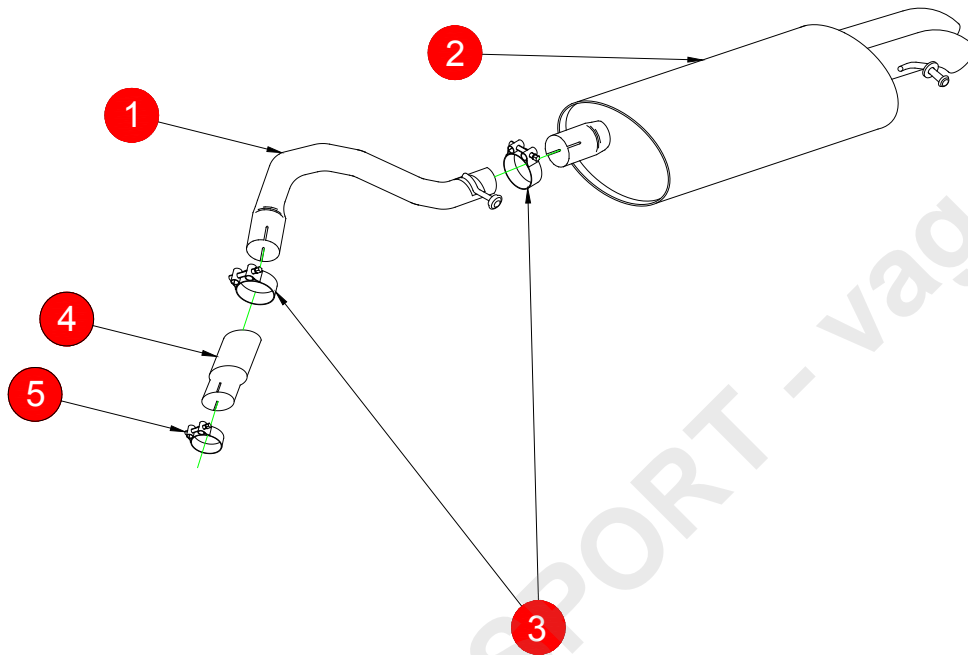

CAR	Volkswagen Golf Mk4 All exc 4WD	PART NO.	SVWB020
YEAR	98-06	FIT KITS	065 FK
NOTES	Depending on which model you have, will depend on which adaptor and clamp you need to use., The table below shows you what clamp to use with the adaptor	FEATURES	Pipe diameter:- 63.5mm/2.5"

NO.	PART NO.	DESCRIPTION	QTY
1	573VW	Link Pipe	1
2	574VW	Rear Silencer	1
Fit Kit			
3	Z016.10064	65mm H/D Clamp	2
4a	AD05	Adaptor 63.5mm - 55.5mm (Use with 5a)	1
4b	AD06	Adaptor 63.5mm - 50.5mm (Use with 5b)	1
4c	AD08	Adaptor 63.5mm - 45.5mm (Use with 5c)	1
5a	Z016.10004	55-59mm Clamp	1
5b	Z01610002	51-55mm Clamp	1
5c	Z016.10003	47-51mm Clamp	1