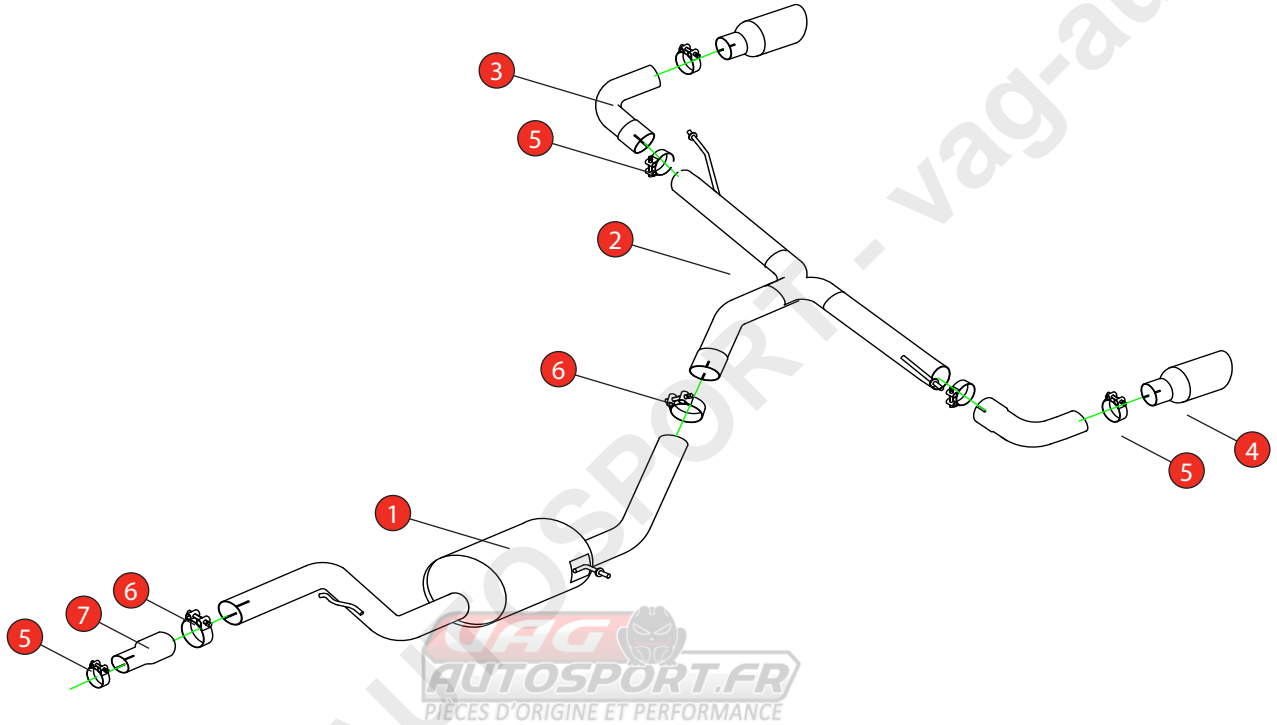

Car	Volkswagen Golf 6 GTi & Edition 35	Part No.	SVW071CF
Year	2009-2013	Fit Kits	270FK
Notes	Where not supplied use original fittings	Features	Pipe Diameter:- 76mm

Estimated Fitting Time: 60 Minutes

NO.	PART NO.	DESCRIPTION	QTY
1	588VW	Resonated Centre Section	1
2	819VW	Rear Silencer Delete	1
3	691BM	Trim Connecting Pipe	2
4	Z023.10159	Ø100mm Carbon Fibre Ascari Trim	2
Fit Kit			
5	Z016.10064	63-68mm H/D Clamp	5
6	Z016.10062	76.2mm H/D Clamp	2
7	AD46	Adaptor (USE TO FIT TO O.E SYSTEM)	1

HOMOLOGATED	NO
DATE	12/07/2022
ISSUE	00
AUTHORISED	S Shipley

NOTE: ENSURE SCORPION SYSTEM IS CLEAR OF MOVING PARTS AND ALL ORIGINAL FUNCTIONS WORK CORRECTLY.

STAY CONNECTED TO RED POWER.