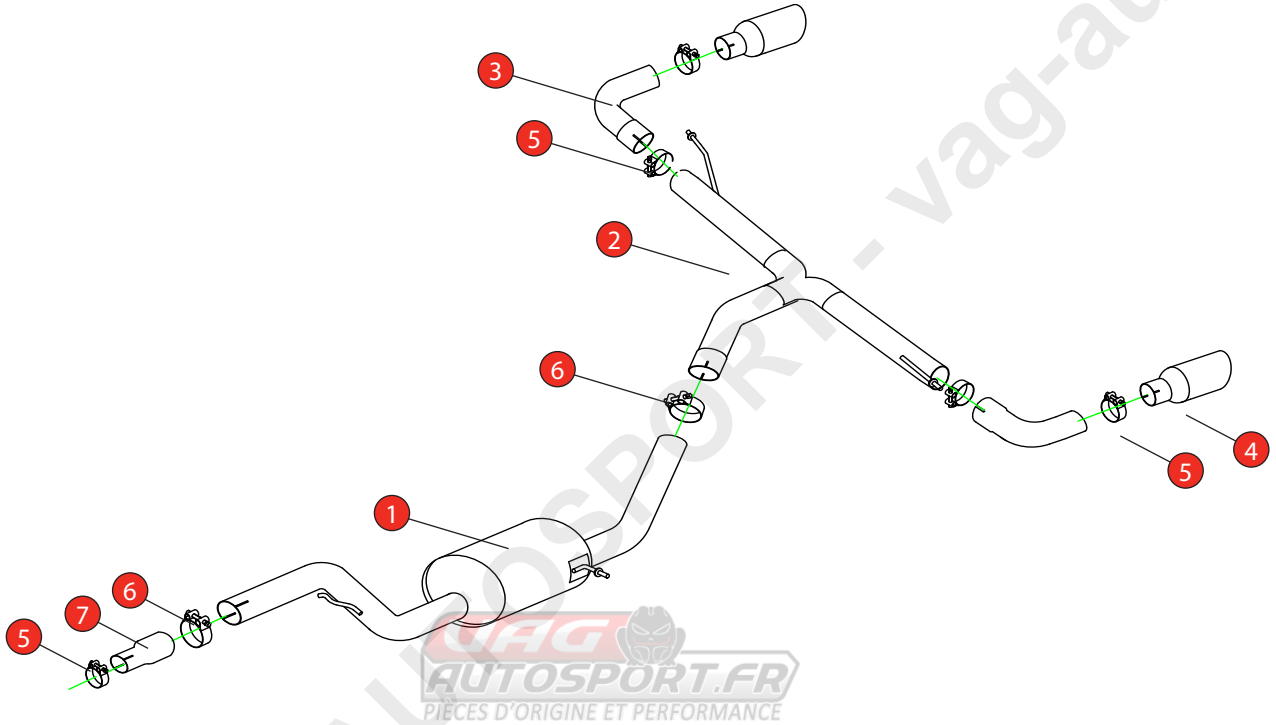

Car	Volkswagen Golf 6 GTi & Edition 35	Part No.	SVW071C
Year	2009-2013	Fit Kits	270FK
Notes	Where not supplied use original fittings	Features	Pipe Diameter:- 76mm

Estimated Fitting Time: 60 Minutes

NO.	PART NO.	DESCRIPTION	QTY
1	588VW	Resonated Centre Section	1
2	819VW	Rear Silencer Delete	1
3	691BM	Trim Connecting Pipe	2
4	Z023.10055	Ø100mm Black Ceramic Daytona Trim	2
Fit Kit			
5	Z016.10064	63-68mm H/D Clamp	5
6	Z016.10062	76.2mm H/D Clamp	2
7	AD46	Adaptor (USE TO FIT TO O.E SYSTEM)	1

HOMOLOGATED	NO
DATE	12/07/2022
ISSUE	00
AUTHORISED	S Shipley

NOTE: ENSURE SCORPION SYSTEM IS CLEAR OF MOVING PARTS AND ALL ORIGINAL FUNCTIONS WORK CORRECTLY.

STAY CONNECTED TO RED POWER.