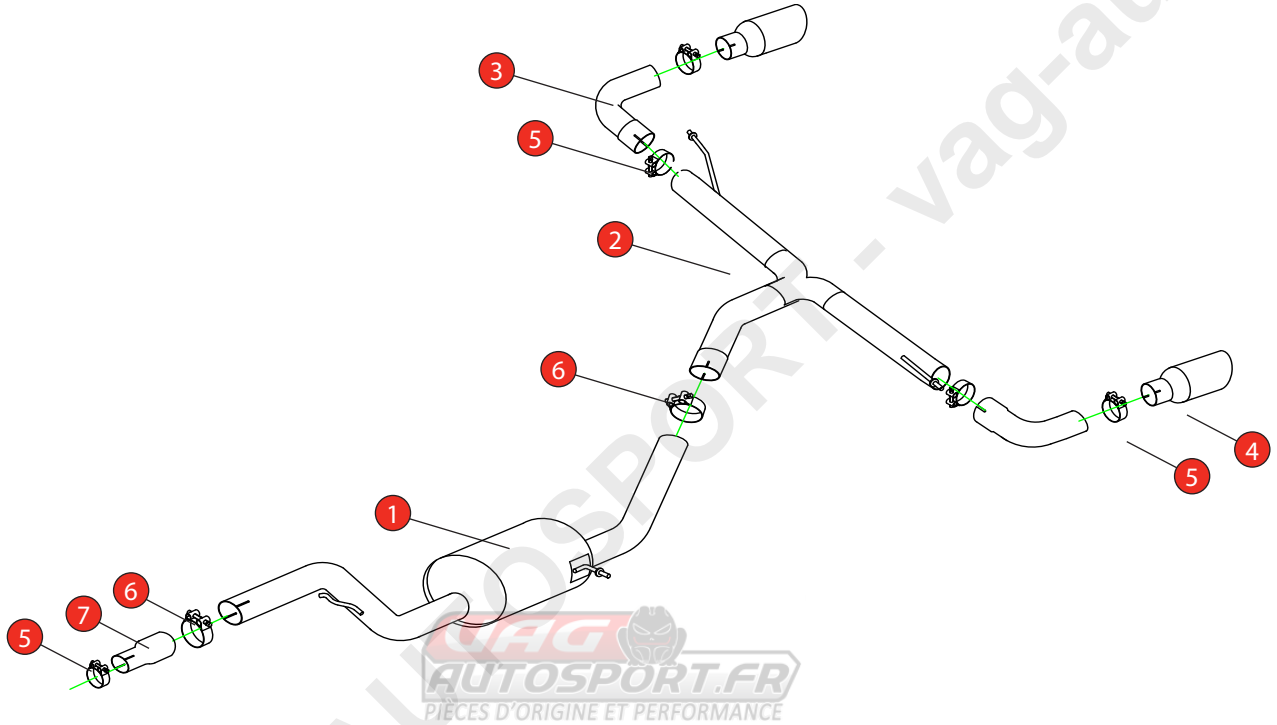

<b>Car</b>	Volkswagen Golf 6 GTi & Edition 35	<b>Part No.</b>	SVW071
<b>Year</b>	2009-2013	<b>Fit Kits</b>	270FK
<b>Notes</b>	Where not supplied use original fittings	<b>Features</b>	Pipe Diameter:- 76mm

Estimated Fitting Time: 60 Minutes

NO.	PART NO.	DESCRIPTION	QTY
1	588VW	Resonated Centre Section	1
2	819VW	Rear Silencer Delete	1
3	691BM	Trim Connecting Pipe	2
4	Z023.10061	Ø100mm Polished Daytona Trim	2
<b>Fit Kit</b>			
5	Z016.10064	63-68mm H/D Clamp	5
6	Z016.10062	76.2mm H/D Clamp	2
7	AD46	Adaptor (USE TO FIT TO O.E SYSTEM)	1