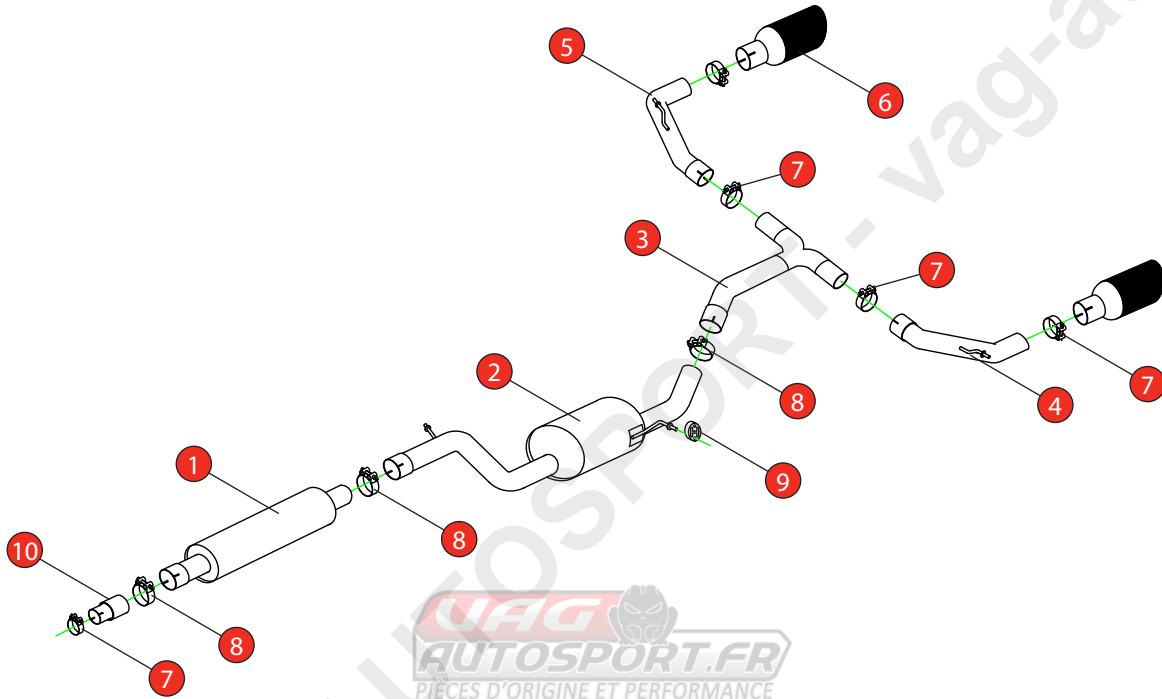

Car	Volkswagen Golf GTI Clubsport MK8	Part No.	SVW069CF
Year	2020-Current	Fit Kits	340FK
Notes	Where not supplied use original fittings	Features	Pipe Diameter:- 76mm

Estimated Fitting Time: 90 Minutes

NO.	PART NO.	DESCRIPTION	QTY
1	642VW	Resonated Front Pipe	1
2	644VW	Resonated Centre Pipe	1
3	720VW	'Y' Piece	1
4	812VW	L/H Trim Link Pipe	1
5	813VW	R/H Trim Link Pipe	1
6	Z023.10162	Carbon Fibre Ø114mm Ascari Trim	2
Fit Kit			
7	Z016.10064	63-68mm Clamp	5
8	Z016.10062	79mm H/D Clamp	3
9	Z016.10057	Hanging Rubber	1
10	AD62	Adaptor (USE TO FIT TO O.E SYSTEM)	1

DATE	18/05/2022
ISSUE	00
AUTHORISED	S Shipley

NOTE: ENSURE SCORPION SYSTEM IS CLEAR OF MOVING PARTS AND ALL ORIGINAL FUNCTIONS WORK CORRECTLY.

STAY CONNECTED TO RED POWER.