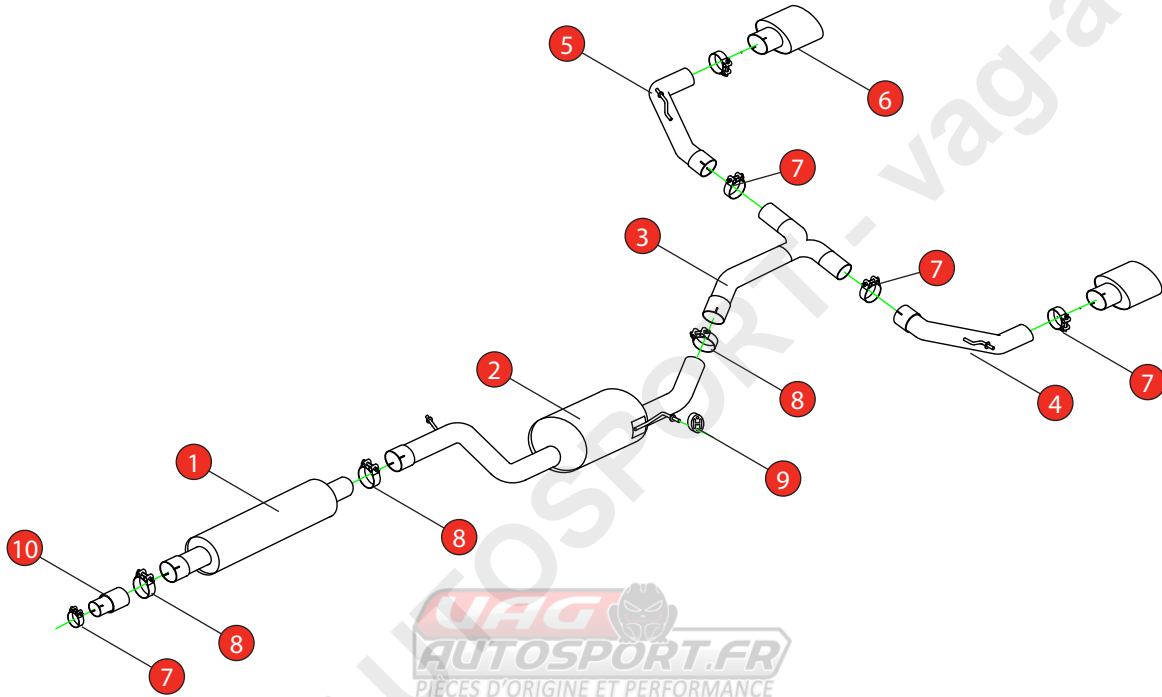

Car	Volkswagen Golf GTI Clubsport MK8	Part No.	SVW069
Year	2020-Current	Fit Kits	340FK
Notes	Where not supplied use original fittings	Features	Pipe Diameter:- 76mm

Estimated Fitting Time: 90 Minutes

NO.	PART NO.	DESCRIPTION	QTY
1	642VW	Resonated Front Pipe	1
2	644VW	Resonated Centre Pipe	1
3	720VW	'Y' Piece	1
4	812VW	L/H Trim Link Pipe	1
5	813VW	R/H Trim Link Pipe	1
6	Z043.10215	Polished Evo Trim	2
Fit Kit			
7	Z016.10064	63-68mm Clamp	5
8	Z016.10062	79mm H/D Clamp	3
9	Z016.10057	Hanging Rubber	1
10	AD62	Adaptor (USE TO FIT TO O.E SYSTEM)	1

DATE	18/05/2022
ISSUE	00
AUTHORISED	S Shipley

NOTE: ENSURE SCORPION SYSTEM IS CLEAR OF MOVING PARTS AND ALL ORIGINAL FUNCTIONS WORK CORRECTLY.

STAY CONNECTED TO RED POWER.