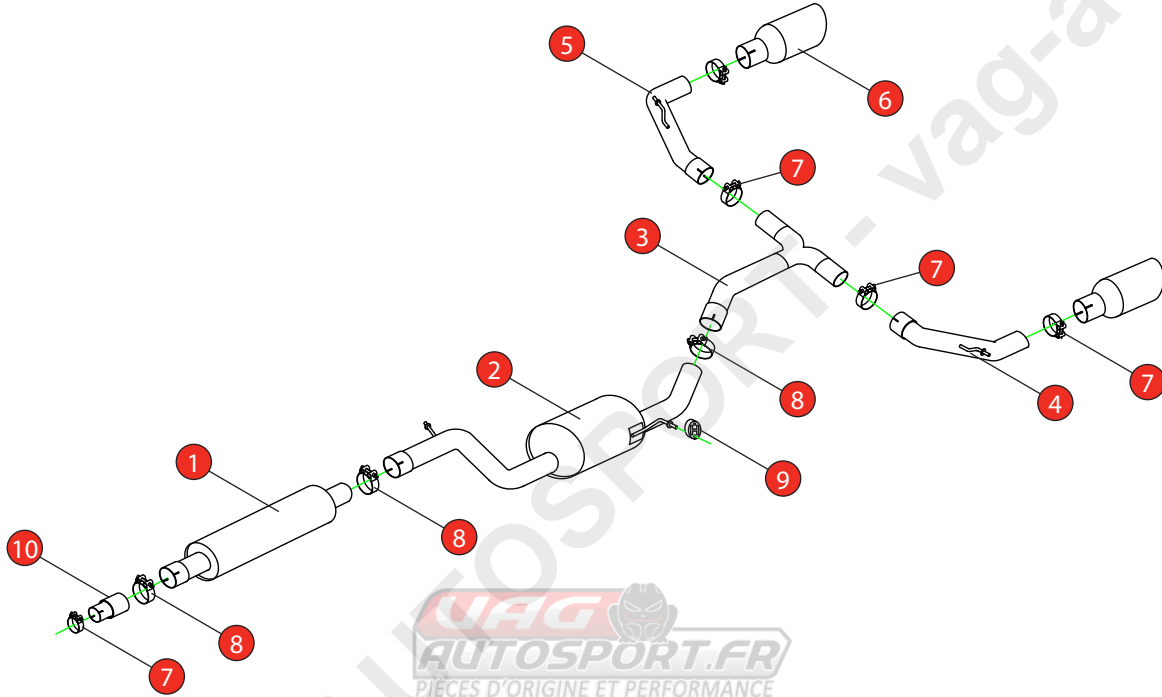

Car	Volkswagen Golf GTI MK8	Part No.	SVW064D
Year	2020-Current	Fit Kits	340FK
Notes	Where not supplied use original fittings	Features	Pipe Diameter:- 76mm

Estimated Fitting Time: 90 Minutes

NO.	PART NO.	DESCRIPTION	QTY
1	642VW	Resonated Front Pipe	1
2	644VW	Resonated Centre Pipe	1
3	720VW	'Y' Piece	1
4	800VW	L/H Trim Link Pipe	1
5	801VW	R/H Trim Link Pipe	1
6	Z023.10152	Polished Ø114mm Daytona Trim	2
Fit Kit			
7	Z016.10064	63-68mm Clamp	5
8	Z016.10062	79mm H/D Clamp	3
9	Z016.10057	Hanging Rubber	1
10	AD62	Adaptor (USE TO FIT TO O.E SYSTEM)	1

E-MARK	N/A
DATE	03/12/20
ISSUE	00
AUTHORISED	M.Ydlibi

NOTE: ENSURE SCORPION SYSTEM IS CLEAR OF MOVING PARTS AND ALL ORIGINAL FUNCTIONS WORK CORRECTLY.

STAY CONNECTED TO RED POWER.