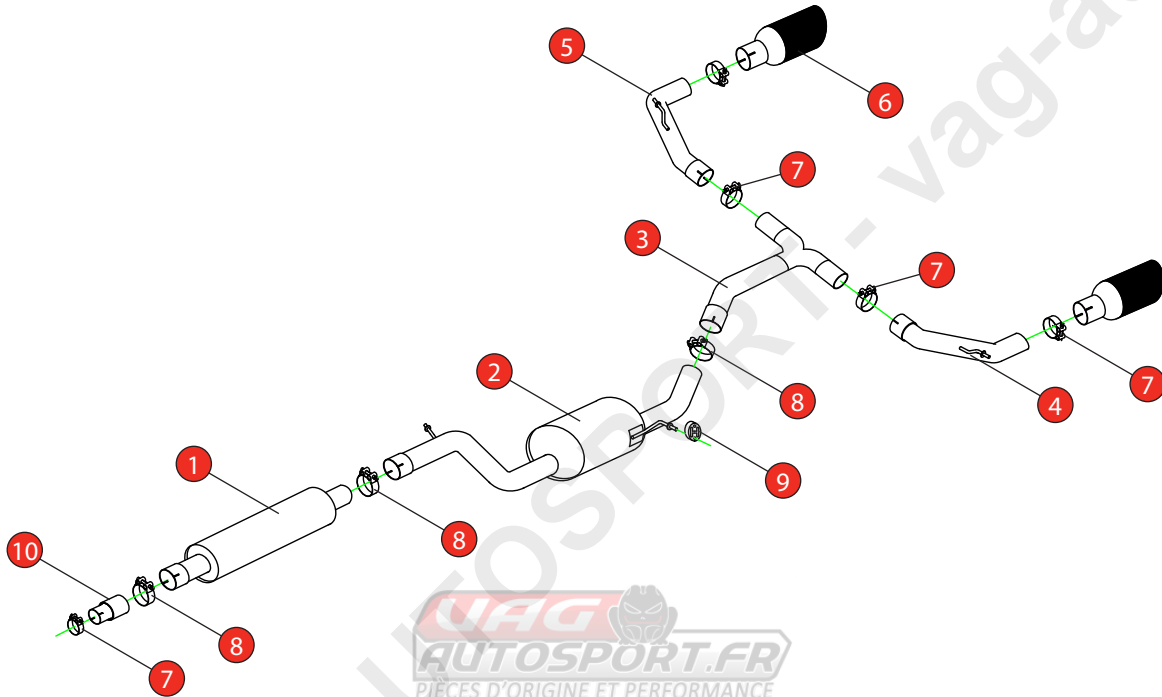

Car	Volkswagen Golf GTI MK8	Part No.	SVW064CF
Year	2020-Current	Fit Kits	340FK
Notes	Where not supplied use original fittings	Features	Pipe Diameter:- 76mm

Estimated Fitting Time: 90 Minutes

NO.	PART NO.	DESCRIPTION	QTY
1	642VW	Resonated Front Pipe	1
2	644VW	Resonated Centre Pipe	1
3	720VW	'Y' Piece	1
4	800VW	L/H Trim Link Pipe	1
5	801VW	R/H Trim Link Pipe	1
6	Z023.10162	Carbon Fibre Ø114mm Ascari Trim	2
Fit Kit			
7	Z016.10064	63-68mm Clamp	5
8	Z016.10062	79mm H/D Clamp	3
9	Z016.10057	Hanging Rubber	1
10	AD62	Adaptor (USE TO FIT TO O.E SYSTEM)	1

E-MARK	N/A
DATE	03/12/20
ISSUE	00
AUTHORISED	M.Ydlibi

NOTE: ENSURE SCORPION SYSTEM IS CLEAR OF MOVING PARTS AND ALL ORIGINAL FUNCTIONS WORK CORRECTLY.

STAY CONNECTED TO RED POWER.